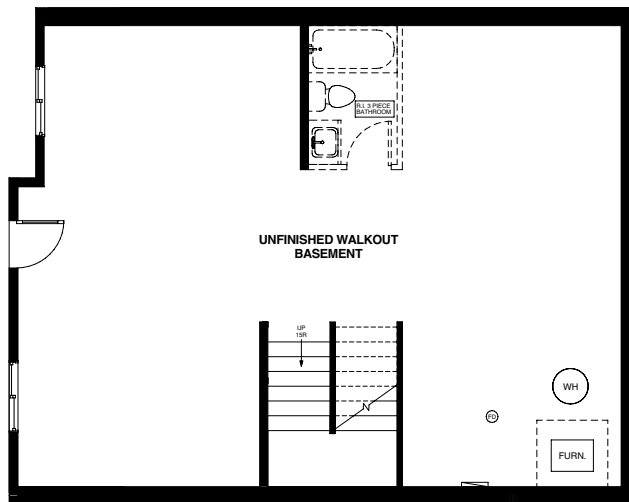

GABLEcraft  
HOMES™

*Oak*

3 Bedroom | 2.5 Bathroom 1919 sqft

This is not an offering for sale. An offering for sale may only be made after filing a Disclosure Statement under the Real Estate Development Marketing Act. Views and development renderings shown (interior and exterior) are for general illustration purposes only and should not be relied upon to accurately represent the actual views that may be available or the actual interiors of the building when completed. The developer reserves the right to make modifications to building design, specifications, features and floor plans, before or after a Disclosure Statement is filed. E.&O.E.

3 Bed + 2.5 Bath  
1919 sqft

Upper Floor

Main Floor

Unfinished Basement