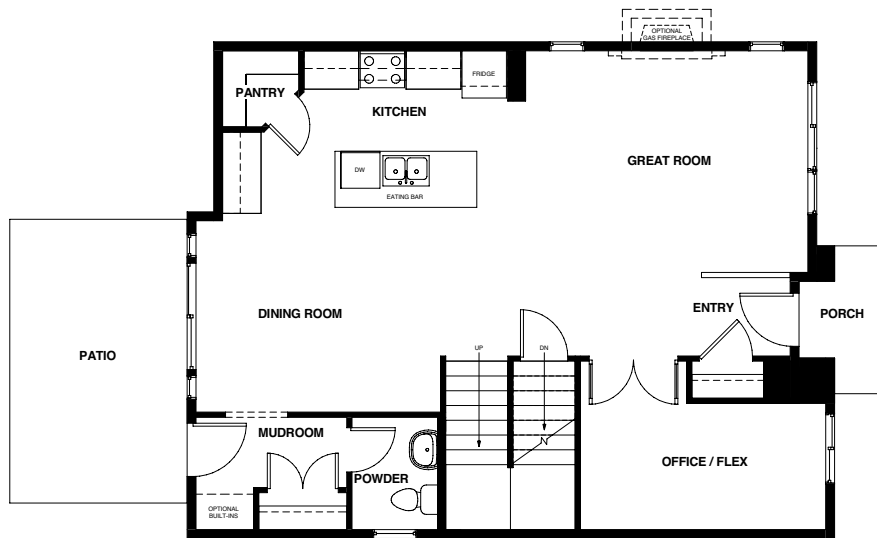

GABLEcraft  
HOMES™

*Oak*

3 Bedroom | 2.5 Bathroom 1919 sqft

This is not an offering for sale. An offering for sale may only be made after filing a Disclosure Statement under the Real Estate Development Marketing Act. Views and development renderings shown (interior and exterior) are for general illustration purposes only and should not be relied upon to accurately represent the actual views that may be available or the actual interiors of the building when completed. The developer reserves the right to make modifications to building design, specifications, features and floor plans, before or after a Disclosure Statement is filed. E.&O.E.

3 Bed + 2.5 Bath  
1919 sqft

Upper Floor

Main Floor

Unfinished Basement