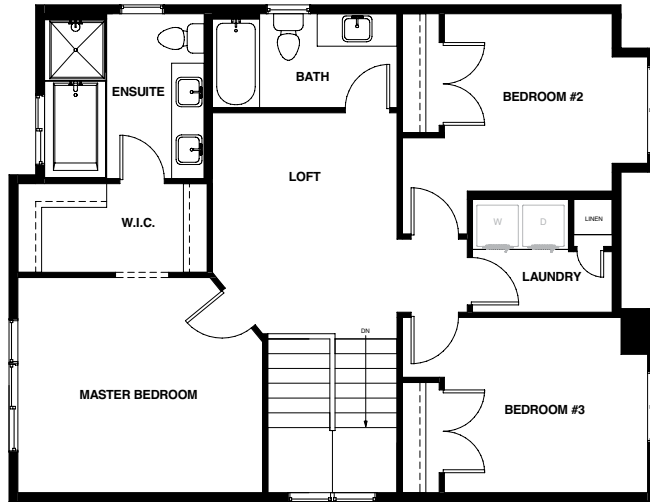

GABLEcraft  
HOMES™

*Oak*

3 Bedroom | 2.5 Bathroom 1919 sqft

This is not an offering for sale. An offering for sale may only be made after filing a Disclosure Statement under the Real Estate Development Marketing Act. Views and development renderings shown (interior and exterior) are for general illustration purposes only and should not be relied upon to accurately represent the actual views that may be available or the actual interiors of the building when completed. The developer reserves the right to make modifications to building design, specifications, features and floor plans, before or after a Disclosure Statement is filed. E.&O.E.

3 Bed + 2.5 Bath  
1919 sqft

Upper Floor

Main Floor

Unfinished Basement