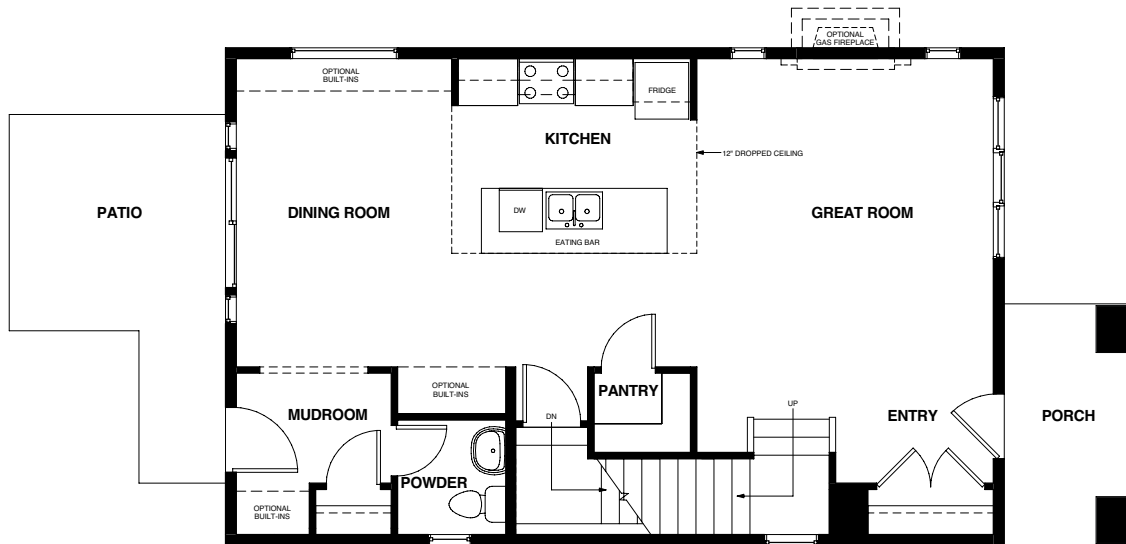

GABLEcraft
HOMES™

Spruce

3 Bedroom | 2.5 Bathroom 1692 sqft

Lot 11 | Phase 1A 3509 Ryder Hesjedal Way

This is not an offering for sale. An offering for sale may only be made after filing a Disclosure Statement under the Real Estate Development Marketing Act. Views and development renderings shown (interior and exterior) are for general illustration purposes only and should not be relied upon to accurately represent the actual views that may be available or the actual interiors of the building when completed. The developer reserves the right to make modifications to building design, specifications, features and floor plans, before or after a Disclosure Statement is filed. E.&O.E.

3 Bed + 2.5 Bath
1692 sqft

Upper Floor

Main Floor

Unfinished Basement