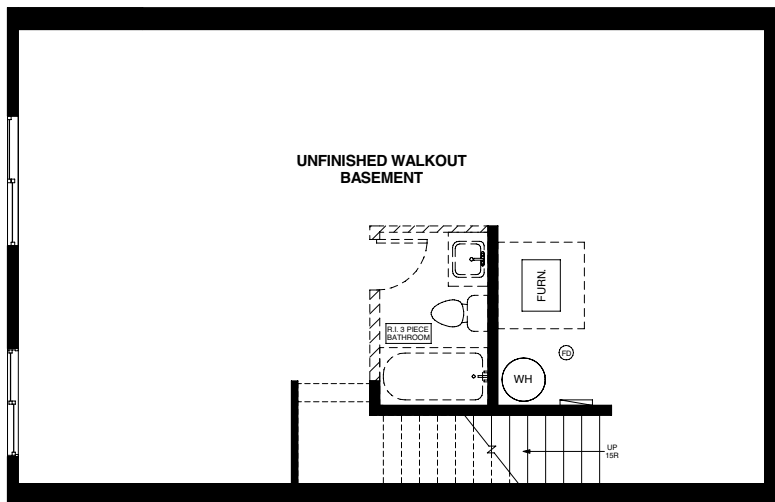

GABLEcraft
HOMES™

Spruce

3 Bedroom | 2.5 Bathroom 1692 sqft

Lot 11 | Phase 1A 3509 Ryder Hesjedal Way

This is not an offering for sale. An offering for sale may only be made after filing a Disclosure Statement under the Real Estate Development Marketing Act. Views and development renderings shown (interior and exterior) are for general illustration purposes only and should not be relied upon to accurately represent the actual views that may be available or the actual interiors of the building when completed. The developer reserves the right to make modifications to building design, specifications, features and floor plans, before or after a Disclosure Statement is filed. E.&O.E.

3 Bed + 2.5 Bath
1692 sqft

Upper Floor

Main Floor

Unfinished Basement