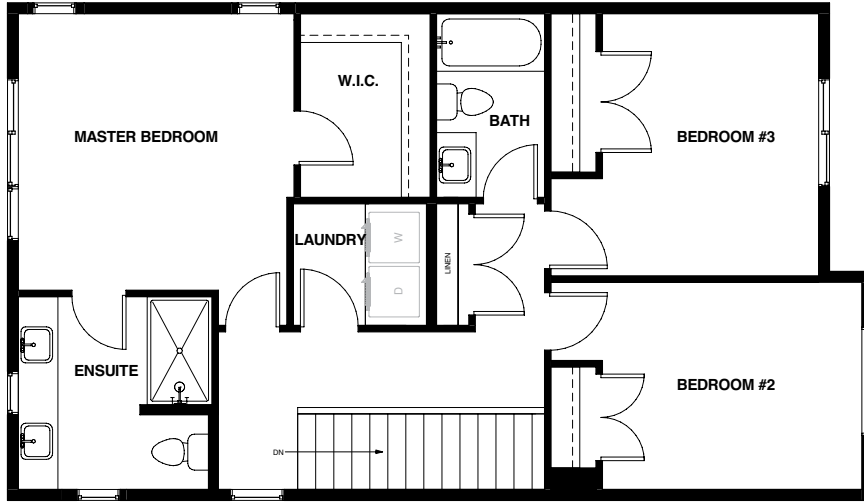

GABLEcraft
HOMES™

Spruce

3 Bedroom | 2.5 Bathroom 1692 sqft

Lot 11 | Phase 1A 3509 Ryder Hesjedal Way

This is not an offering for sale. An offering for sale may only be made after filing a Disclosure Statement under the Real Estate Development Marketing Act. Views and development renderings shown (interior and exterior) are for general illustration purposes only and should not be relied upon to accurately represent the actual views that may be available or the actual interiors of the building when completed. The developer reserves the right to make modifications to building design, specifications, features and floor plans, before or after a Disclosure Statement is filed. E.&O.E.

3 Bed + 2.5 Bath
1692 sqft

Upper Floor

Main Floor

Unfinished Basement