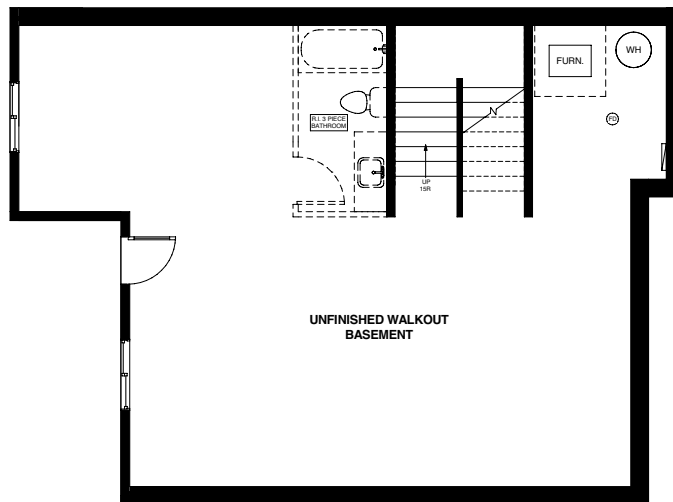

GABLEcraft
HOMES™

Willow

3 Bedroom | 2.5 Bathroom 1925 sqft

3 Bed + 2.5 Bath
1925 sqft

Upper Floor

Main Floor

Unfinished Basement