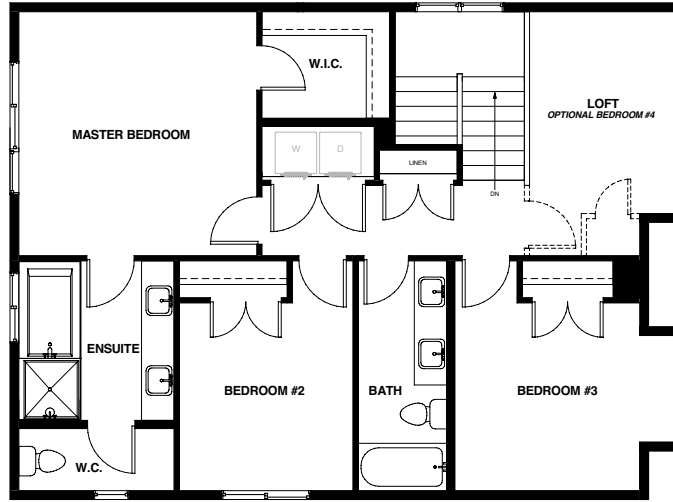

GABLEcraft
HOMES™

Willow

3 Bedroom | 2.5 Bathroom 1925 sqft

3 Bed + 2.5 Bath
1925 sqft

Upper Floor

Main Floor

Unfinished Basement