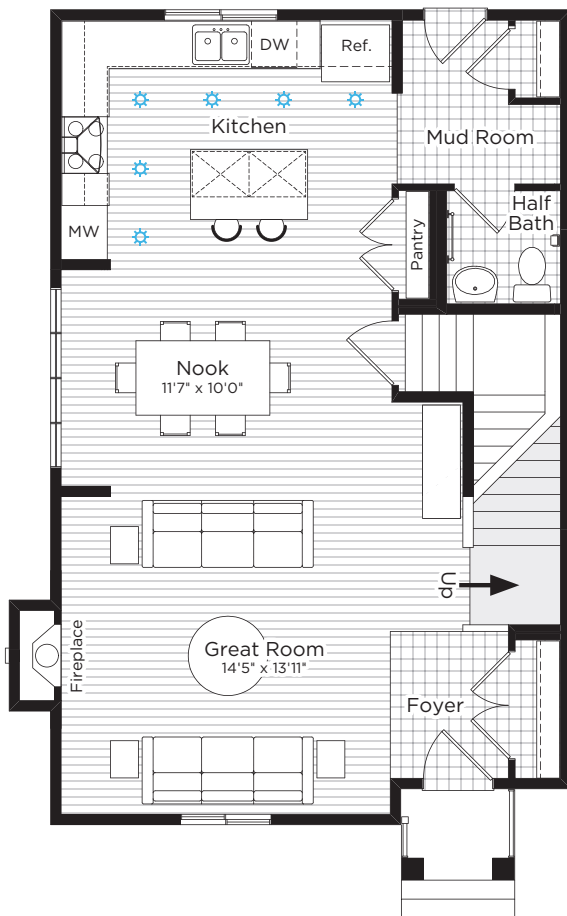

# NEWPORT

LANED HOME

BEDROOMS	BATHROOMS	FINISHED SIZE	UNFINISHED SIZE
3	2.5	1644	659

**GABLEcraft**  
**HOMES™**

**MAIN FLOOR** 816 sq. ft.

**SECOND FLOOR** 828 sq. ft.

**UNDEVELOPED BASEMENT** 659 sq. ft.

The developer / builder reserves the right to make modifications or substitutions should they be necessary. Any measurements provided are approximate only. Renderings shown (interior and exterior) are for general illustration purposes only, and should not be relied upon to accurately represent the actual final product. This is currently not an offering for sale. Any such offering can only be made by way of a disclosure statement. The developer / builder reserves the right to make modifications to building design, specifications, features, plans, options, materials and drawings before or after a disclosure statement is filed. E.&O.E. 11/08/18