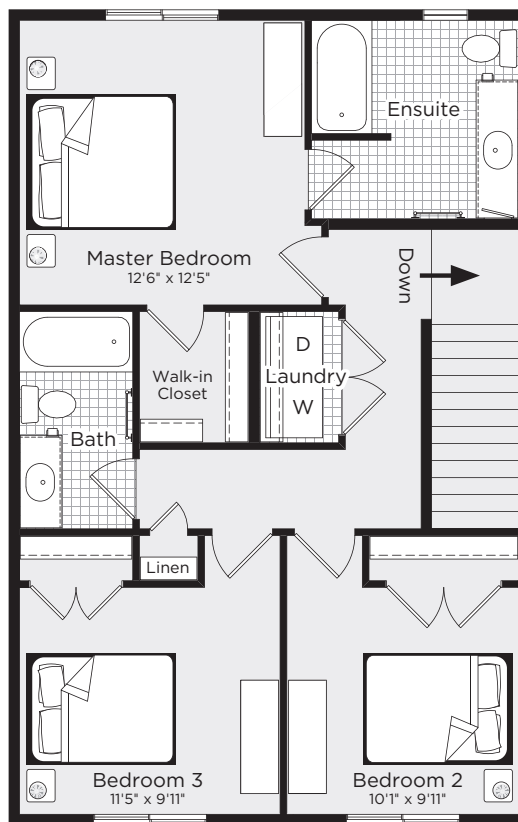

# NEWPORT

LANED HOME

BEDROOMS	BATHROOMS	FINISHED SIZE	UNFINISHED SIZE
3	2.5	1644	659

**GABLEcraft**  
**HOMES™**

**MAIN FLOOR** 816 sq. ft.

**SECOND FLOOR** 828 sq. ft.

**UNDEVELOPED BASEMENT** 659 sq. ft.

The developer / builder reserves the right to make modifications or substitutions should they be necessary. Any measurements provided are approximate only. Renderings shown (interior and exterior) are for general illustration purposes only, and should not be relied upon to accurately represent the actual final product. This is currently not an offering for sale. Any such offering can only be made by way of a disclosure statement. The developer / builder reserves the right to make modifications to building design, specifications, features, plans, options, materials and drawings before or after a disclosure statement is filed. E.&O.E. 11/08/18