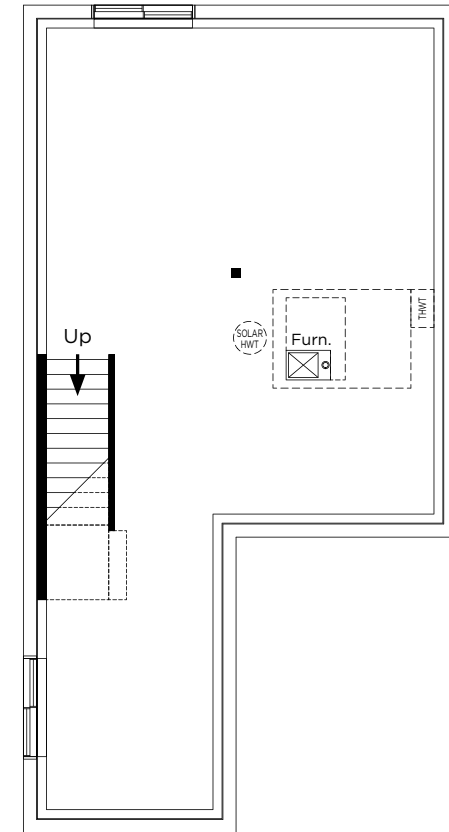

FLETCHER

FRONT GARAGE COLLECTION

BEDROOMS	BATHROOMS	FINISHED SIZE	UNFINISHED SIZE
3	2.5	1722	820

**GABLEcraft
HOMES™**

MAIN FLOOR 756 sq. ft.

SECOND FLOOR 966 sq. ft.

UNDEVELOPED BASEMENT 820 sq. ft.

The developer / builder reserves the right to make modifications or substitutions should they be necessary. Any measurements provided are approximate only. Renderings shown (interior and exterior) are for general illustration purposes only, and should not be relied upon to accurately represent the actual final product. This is currently not an offering for sale. Any such offering can only be made by way of a disclosure statement. The developer / builder reserves the right to make modifications to building design, specifications, features, plans, options, materials and drawings before or after a disclosure statement is filed. E.&O.E. 01/19/19