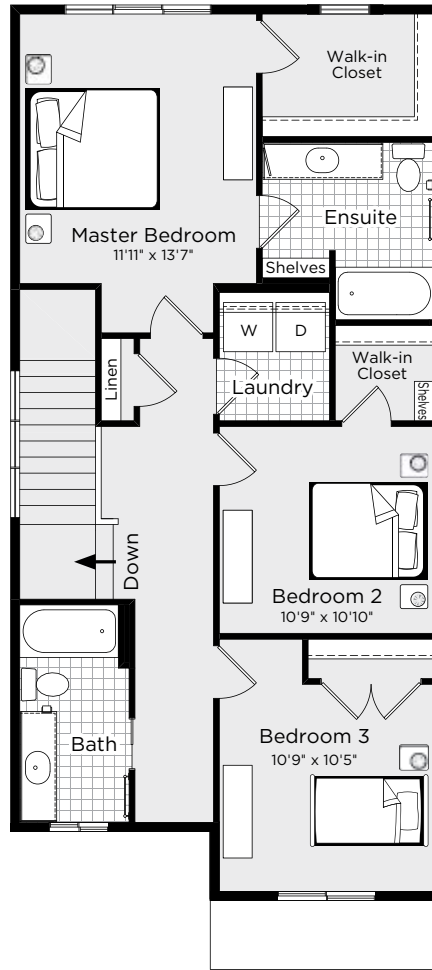

FLETCHER

FRONT GARAGE COLLECTION

BEDROOMS	BATHROOMS	FINISHED SIZE	UNFINISHED SIZE
3	2.5	1722	820

**GABLEcraft
HOMES™**

MAIN FLOOR 756 sq. ft.

SECOND FLOOR 966 sq. ft.

UNDEVELOPED BASEMENT 820 sq. ft.

The developer / builder reserves the right to make modifications or substitutions should they be necessary. Any measurements provided are approximate only. Renderings shown (interior and exterior) are for general illustration purposes only, and should not be relied upon to accurately represent the actual final product. This is currently not an offering for sale. Any such offering can only be made by way of a disclosure statement. The developer / builder reserves the right to make modifications to building design, specifications, features, plans, options, materials and drawings before or after a disclosure statement is filed. E.&O.E. 01/19/19