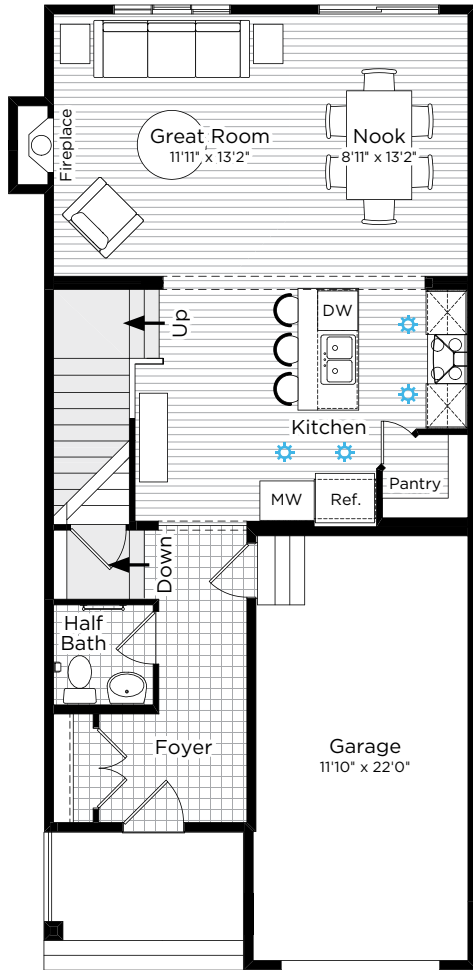

FLETCHER

FRONT GARAGE COLLECTION

BEDROOMS	BATHROOMS	FINISHED SIZE	UNFINISHED SIZE
3	2.5	1722	820

**GABLEcraft
HOMES™**

MAIN FLOOR 756 sq. ft.

SECOND FLOOR 966 sq. ft.

UNDEVELOPED BASEMENT 820 sq. ft.

The developer / builder reserves the right to make modifications or substitutions should they be necessary. Any measurements provided are approximate only. Renderings shown (interior and exterior) are for general illustration purposes only, and should not be relied upon to accurately represent the actual final product. This is currently not an offering for sale. Any such offering can only be made by way of a disclosure statement. The developer / builder reserves the right to make modifications to building design, specifications, features, plans, options, materials and drawings before or after a disclosure statement is filed. E.&O.E. 01/19/19