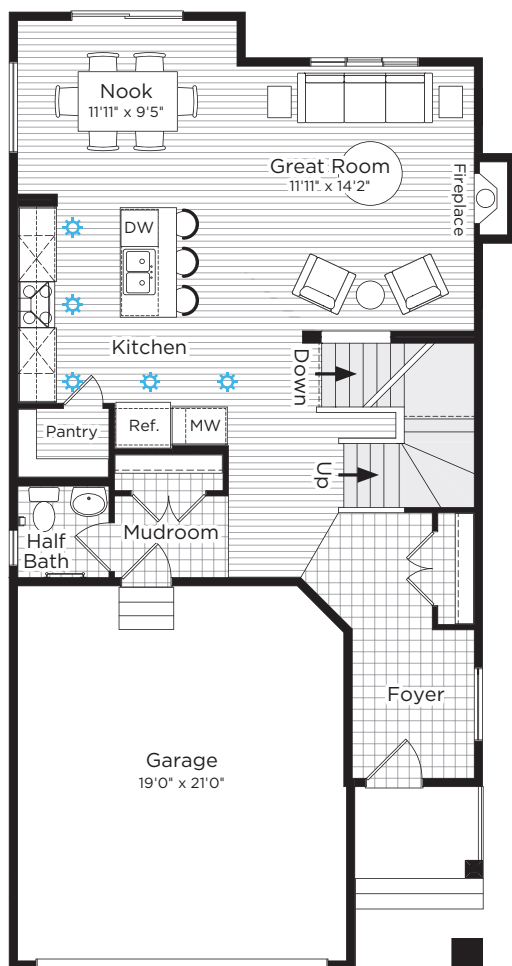

The developer / builder reserves the right to make modifications or substitutions should they be necessary. Any measurements provided are approximate only. Renderings shown (interior and exterior) are for general illustration purposes only, and should not be relied upon to accurately represent the actual final product. This is currently not an offering for sale. Any such offering can only be made by way of a disclosure statement. The developer / builder reserves the right to make modifications to building design, specifications, features, plans, options, materials and drawings before or after a disclosure statement is filed. E.&O.E. 03/13/19