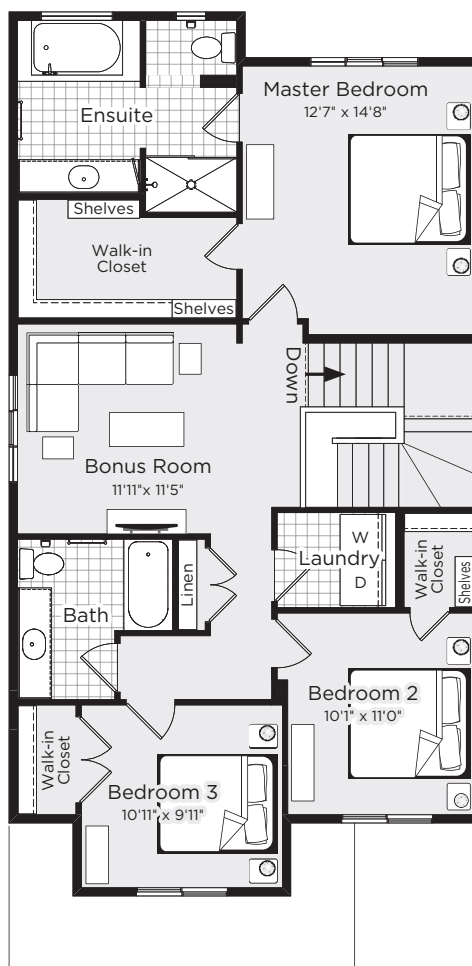

The developer / builder reserves the right to make modifications or substitutions should they be necessary. Any measurements provided are approximate only. Renderings shown (interior and exterior) are for general illustration purposes only, and should not be relied upon to accurately represent the actual final product. This is currently not an offering for sale. Any such offering can only be made by way of a disclosure statement. The developer / builder reserves the right to make modifications to building design, specifications, features, plans, options, materials and drawings before or after a disclosure statement is filed. E.&O.E. 03/13/19