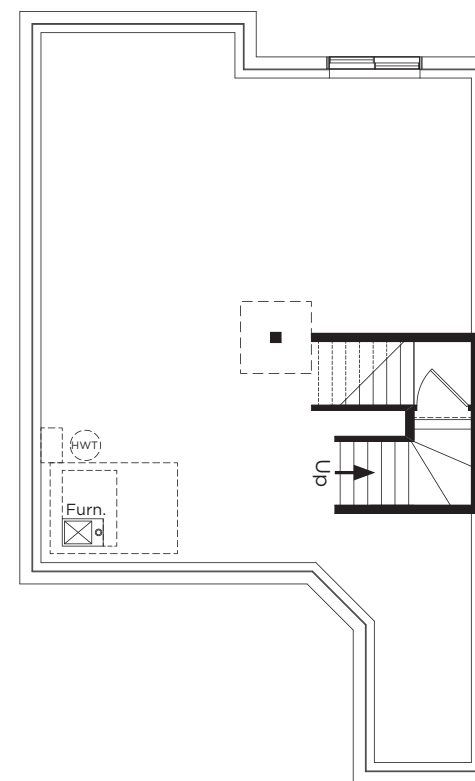

# NEVILLE

FRONT GARAGE COLLECTION

|                      |                         |                              |                               |
|----------------------|-------------------------|------------------------------|-------------------------------|
| BEDROOMS<br><b>3</b> | BATHROOMS<br><b>2.5</b> | FINISHED SIZE<br><b>2028</b> | UNFINISHED SIZE<br><b>728</b> |
|----------------------|-------------------------|------------------------------|-------------------------------|

**GABLEcraft  
HOMES™**

The developer / builder reserves the right to make modifications or substitutions should they be necessary. Any measurements provided are approximate only. Renderings shown (interior and exterior) are for general illustration purposes only, and should not be relied upon to accurately represent the actual final product. This is currently not an offering for sale. Any such offering can only be made by way of a disclosure statement. The developer / builder reserves the right to make modifications to building design, specifications, features, plans, options, materials and drawings before or after a disclosure statement is filed. E.&O.E. 03/13/19