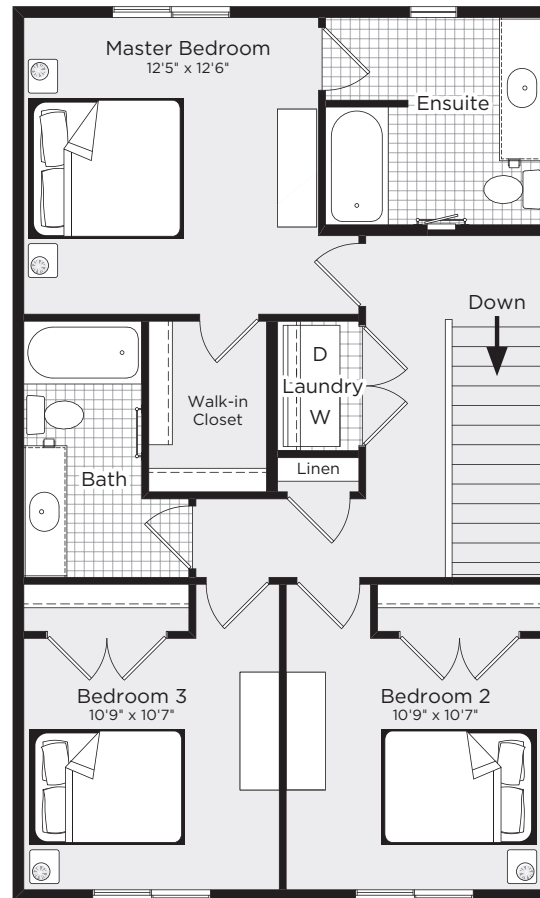

SHELTON

LANED HOME

BEDROOMS	BATHROOMS	FINISHED SIZE	UNFINISHED SIZE
3	2.5	1702	751

GABLEcraft
HOMES™

The developer / builder reserves the right to make modifications or substitutions should they be necessary. Any measurements provided are approximate only. Renderings shown (interior and exterior) are for general illustration purposes only, and should not be relied upon to accurately represent the actual final product. This is currently not an offering for sale. Any such offering can only be made by way of a disclosure statement. The developer / builder reserves the right to make modifications to building design, specifications, features, plans, options, materials and drawings before or after a disclosure statement is filed. E.&O.E. 03/12/19