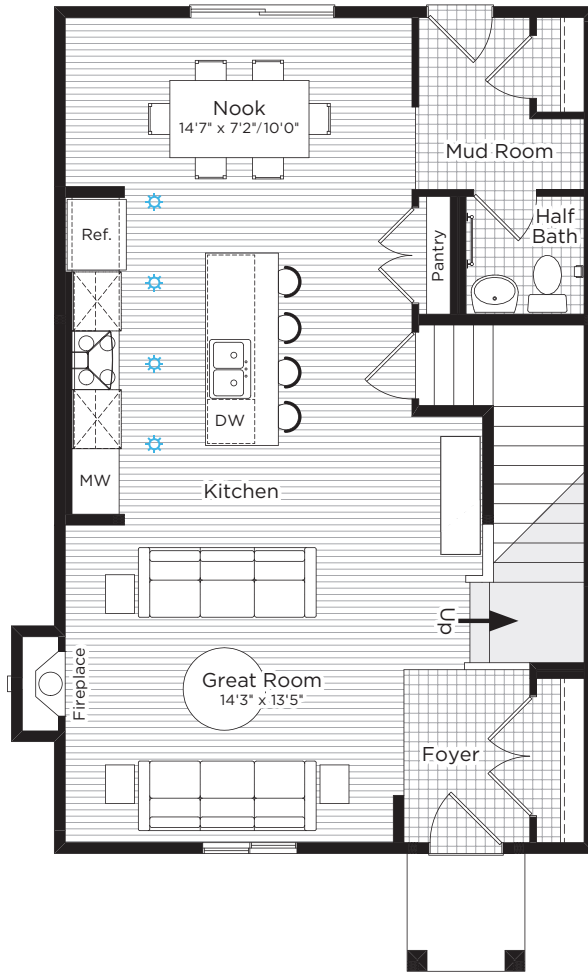

SHELTON

LANED HOME

BEDROOMS	BATHROOMS	FINISHED SIZE	UNFINISHED SIZE
3	2.5	1702	751

GABLEcraft
HOMES™

The developer / builder reserves the right to make modifications or substitutions should they be necessary. Any measurements provided are approximate only. Renderings shown (interior and exterior) are for general illustration purposes only, and should not be relied upon to accurately represent the actual final product. This is currently not an offering for sale. Any such offering can only be made by way of a disclosure statement. The developer / builder reserves the right to make modifications to building design, specifications, features, plans, options, materials and drawings before or after a disclosure statement is filed. E.&O.E. 03/12/19