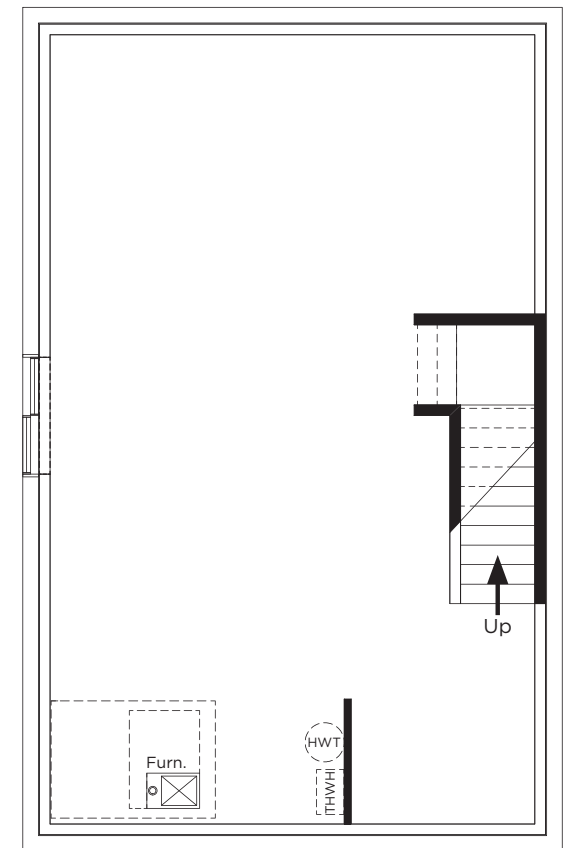

SHELTON

LANED HOME

BEDROOMS	BATHROOMS	FINISHED SIZE	UNFINISHED SIZE
3	2.5	1702	751

GABLEcraft
HOMES™

The developer / builder reserves the right to make modifications or substitutions should they be necessary. Any measurements provided are approximate only. Renderings shown (interior and exterior) are for general illustration purposes only, and should not be relied upon to accurately represent the actual final product. This is currently not an offering for sale. Any such offering can only be made by way of a disclosure statement. The developer / builder reserves the right to make modifications to building design, specifications, features, plans, options, materials and drawings before or after a disclosure statement is filed. E.&O.E. 03/12/19