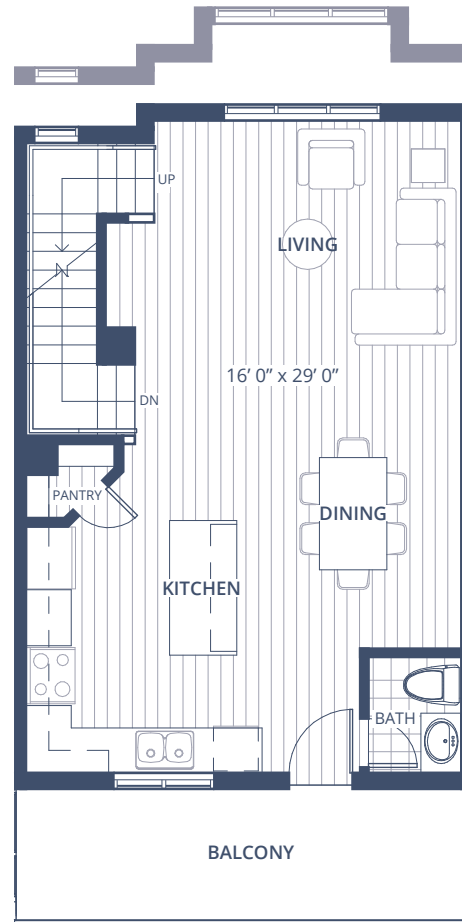

VARIANT #1: Living room bumpout
UNITS #106, 110, 134, 138, 170, 174

VARIANT #2: Side windows
UNITS #112, 132, 140, 168

VARIANT #3: Side windows
UNITS #112, 132, 140, 168