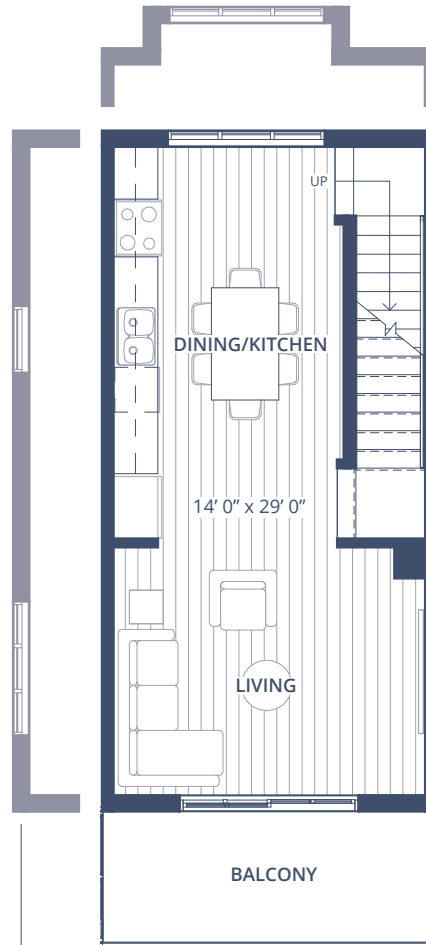

VARIANT #1: Kitchen Bumpout
UNITS #157, 161, 167, 169, 175, 179

VARIANT #2: Side windows
UNIT #181

LOWER FLOOR
135 sq ft

VARIANT #3: Side windows
UNITS #155, 163, 165, 171, 173, 181

MAIN FLOOR
455 sq ft

VARIANT #3: Side windows
UNITS #155, 163, 165, 171, 173, 181

UPPER FLOOR
485 sq ft