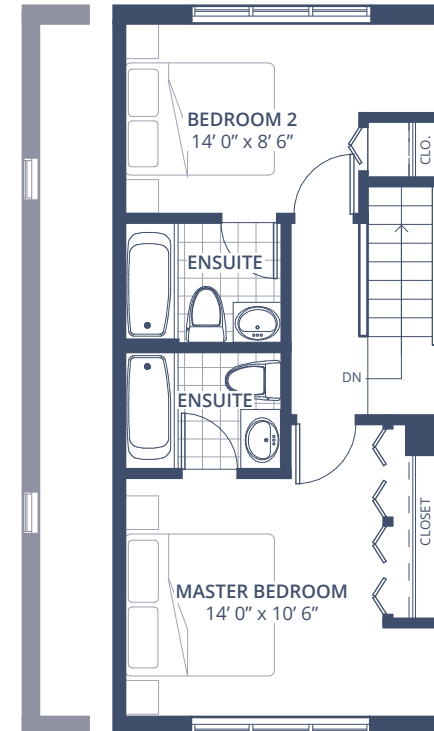

VARIANT #1: Kitchen Bumpout
UNITS #157, 161, 167, 169, 175, 179

VARIANT #2: Side windows
UNIT #181

LOWER FLOOR
135 sq ft

VARIANT #3: Side windows
UNITS #155, 163, 165, 171, 173, 181

MAIN FLOOR
455 sq ft

VARIANT #3: Side windows
UNITS #155, 163, 165, 171, 173, 181

UPPER FLOOR
485 sq ft