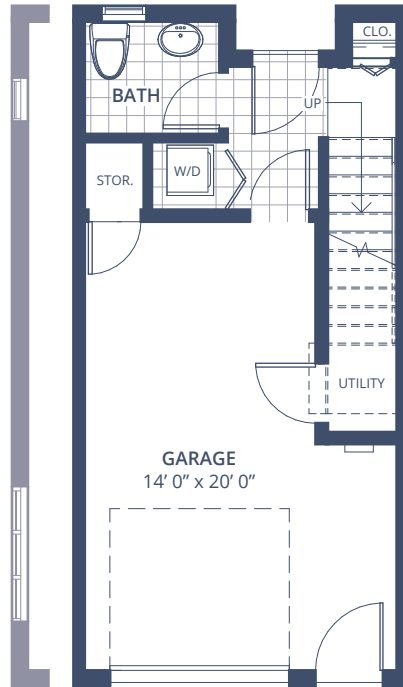

VARIANT #1: Kitchen Bumpout
UNITS #157, 161, 167, 169, 175, 179

VARIANT #2: Side windows
UNIT #181

LOWER FLOOR
135 sq ft

VARIANT #3: Side windows
UNITS #155, 163, 165, 171, 173, 181

MAIN FLOOR
455 sq ft

VARIANT #3: Side windows
UNITS #155, 163, 165, 171, 173, 181

UPPER FLOOR
485 sq ft