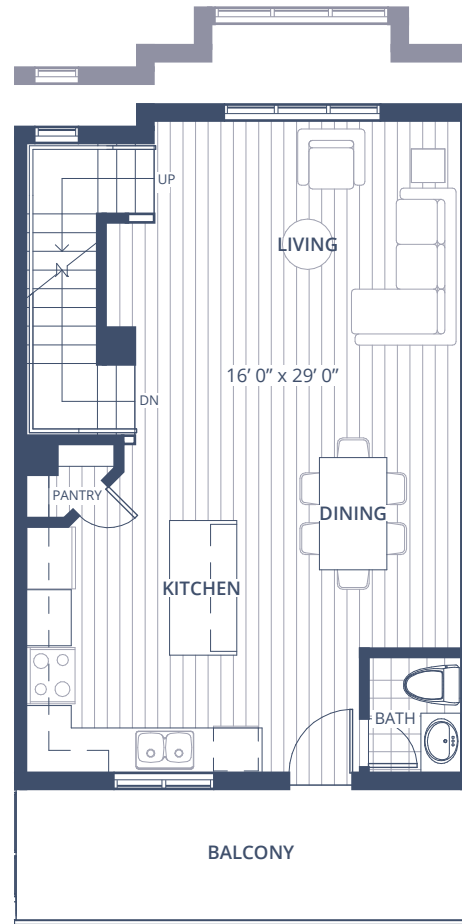

VARIANT #1: Living room bumpout
UNITS #106, 110, 134, 138, 170, 174

VARIANT #2: Side windows
UNITS #112, 132, 140, 168

VARIANT #3: Side windows
UNITS #112, 132, 140, 168