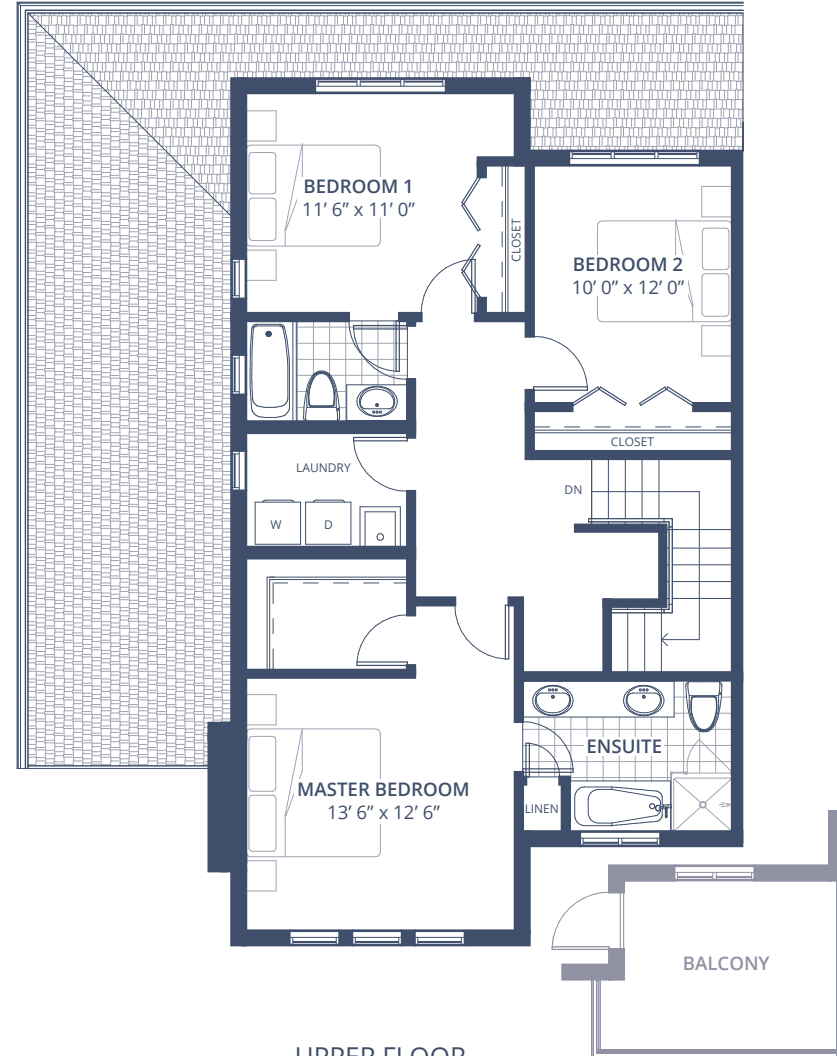

LOWER FLOOR
624 sq ft

UPPER FLOOR
969 sq ft

VARIANT #1: Balcony
UNIT #123