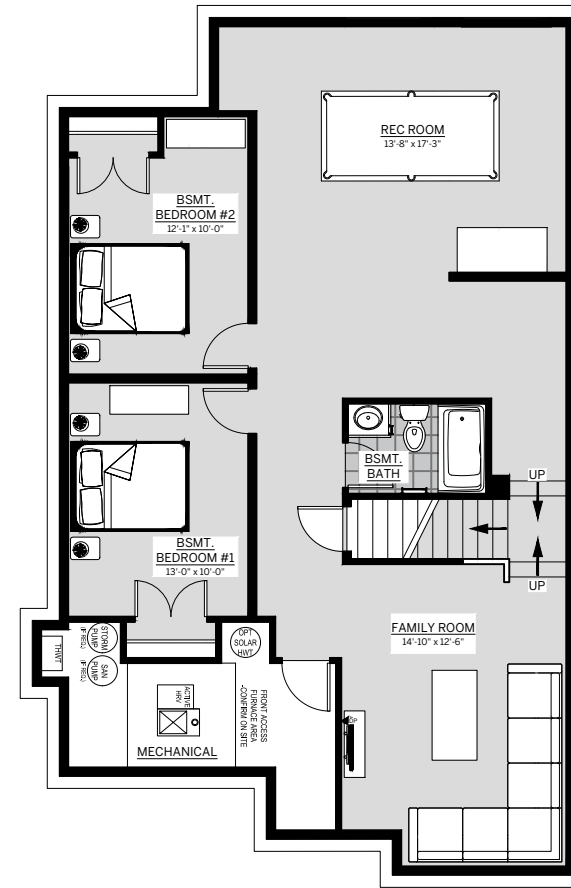

UNDEVELOPED BASEMENT 1076 sq. ft.