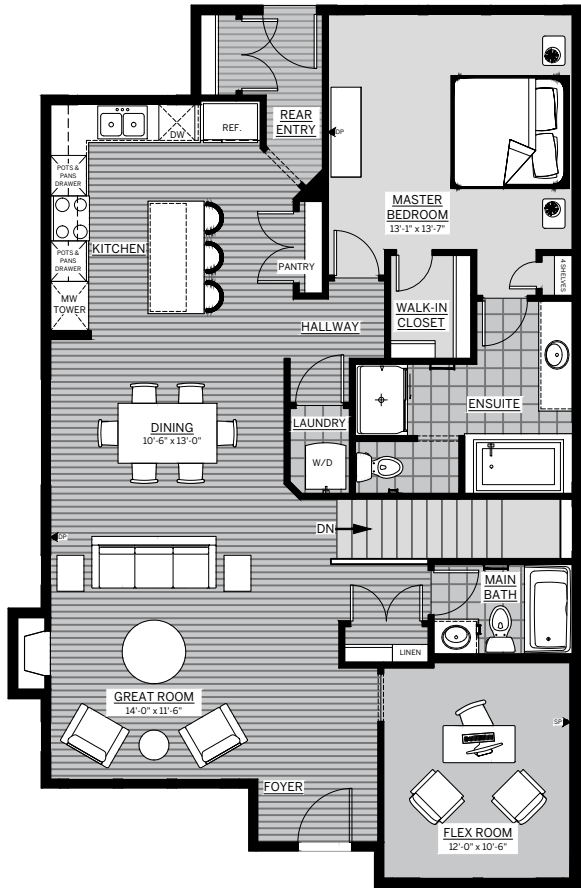

MAIN FLOOR 1351 sq. ft.