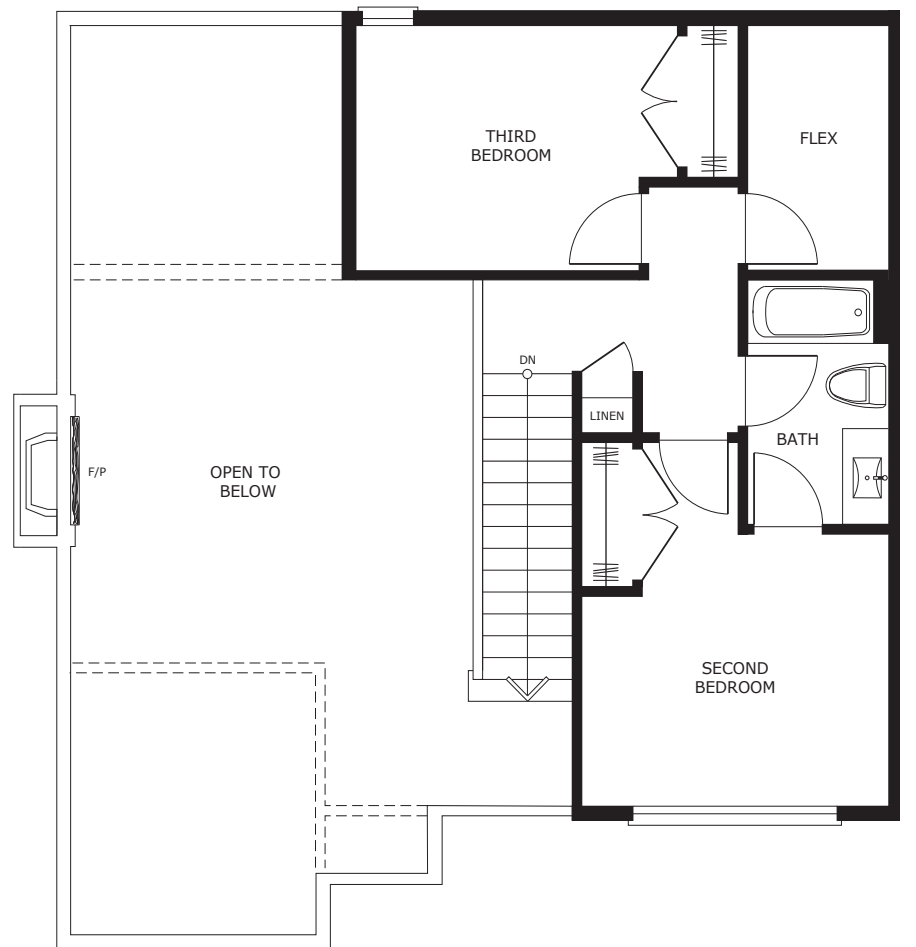

GABLEcraft

IN THE MISSION

Classic Okanagan Craftsman

VINEYARD SERIES V2

3 BEDROOM + DEN + FLEX

1,795 square feet

MAIN FLOOR

UPPER FLOOR