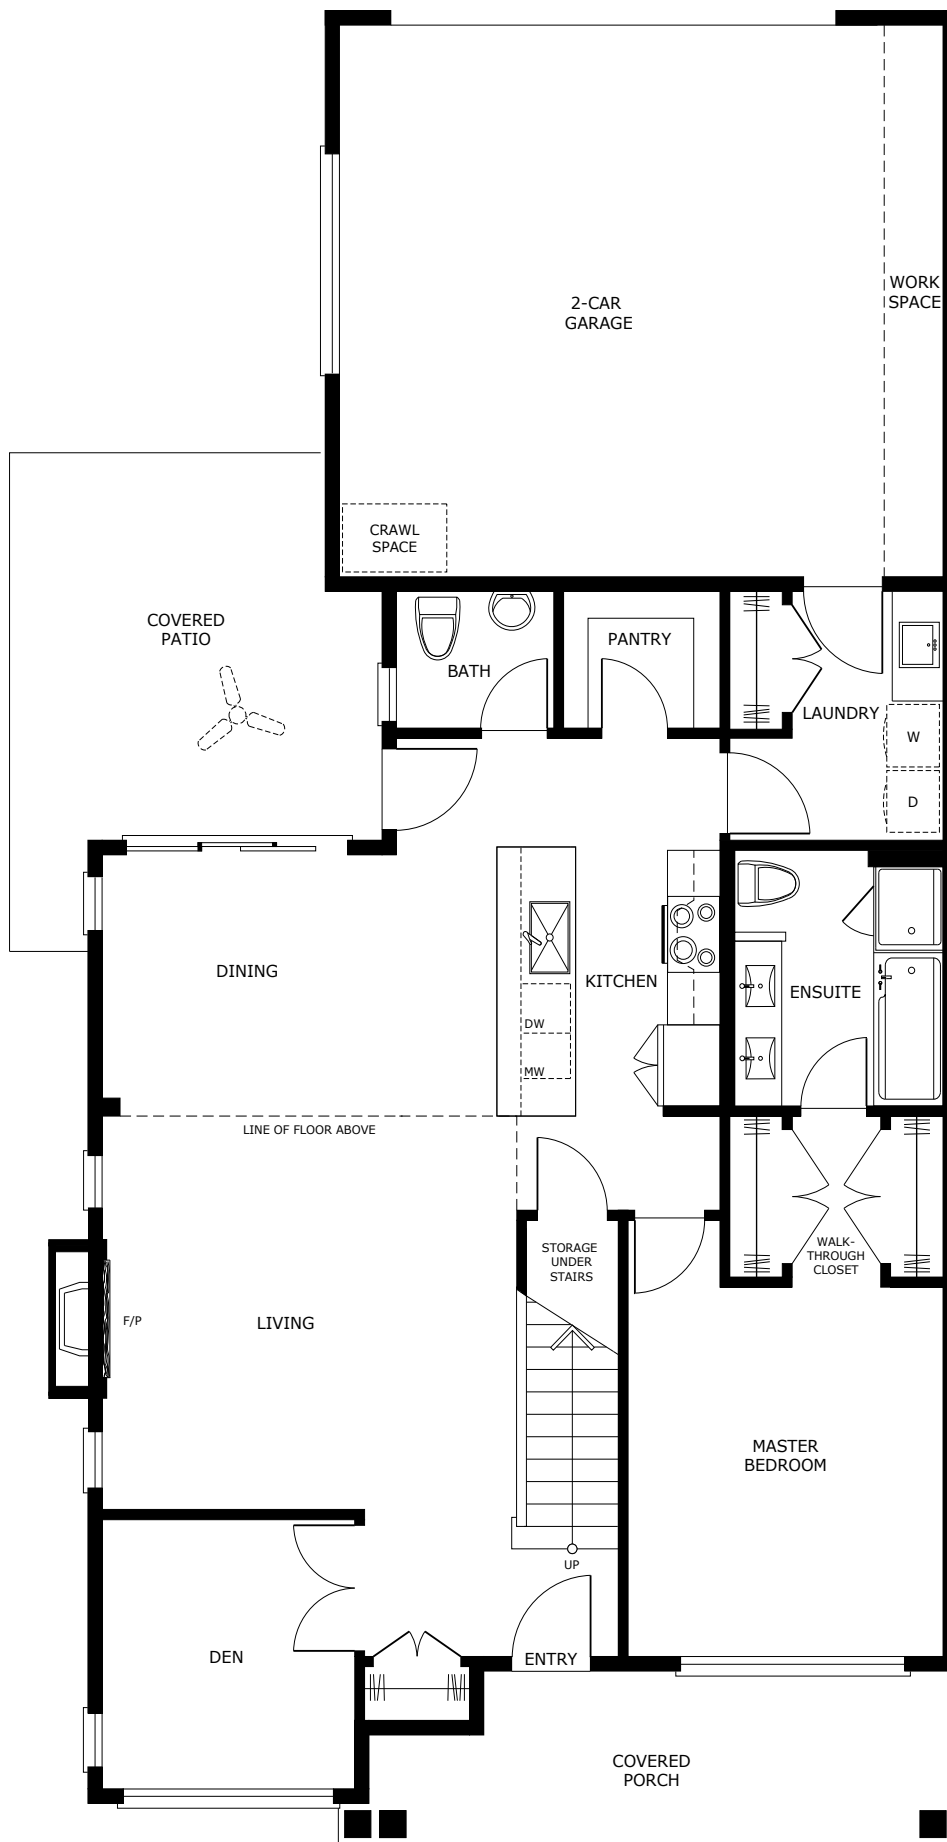

GABLEcraft

IN THE MISSION

Classic Okanagan Craftsman

VINEYARD SERIES V2

3 BEDROOM + DEN + FLEX

1,795 square feet

MAIN FLOOR

UPPER FLOOR