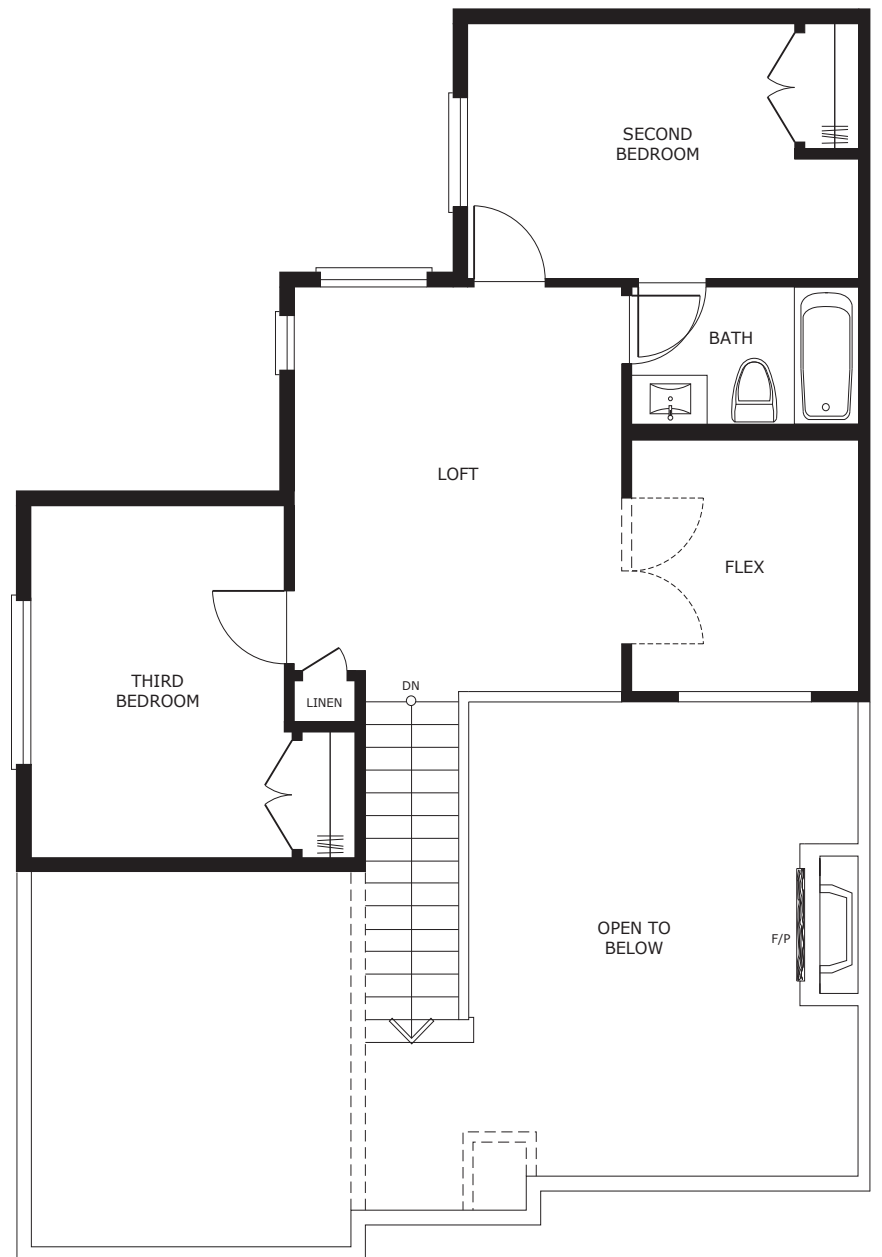

GABLEcraft

IN THE MISSION

Classic Okanagan Craftsman

VINEYARD SERIES V3

3 BEDROOM + LOFT + FLEX

1,840 square feet

MAIN FLOOR

UPPER FLOOR