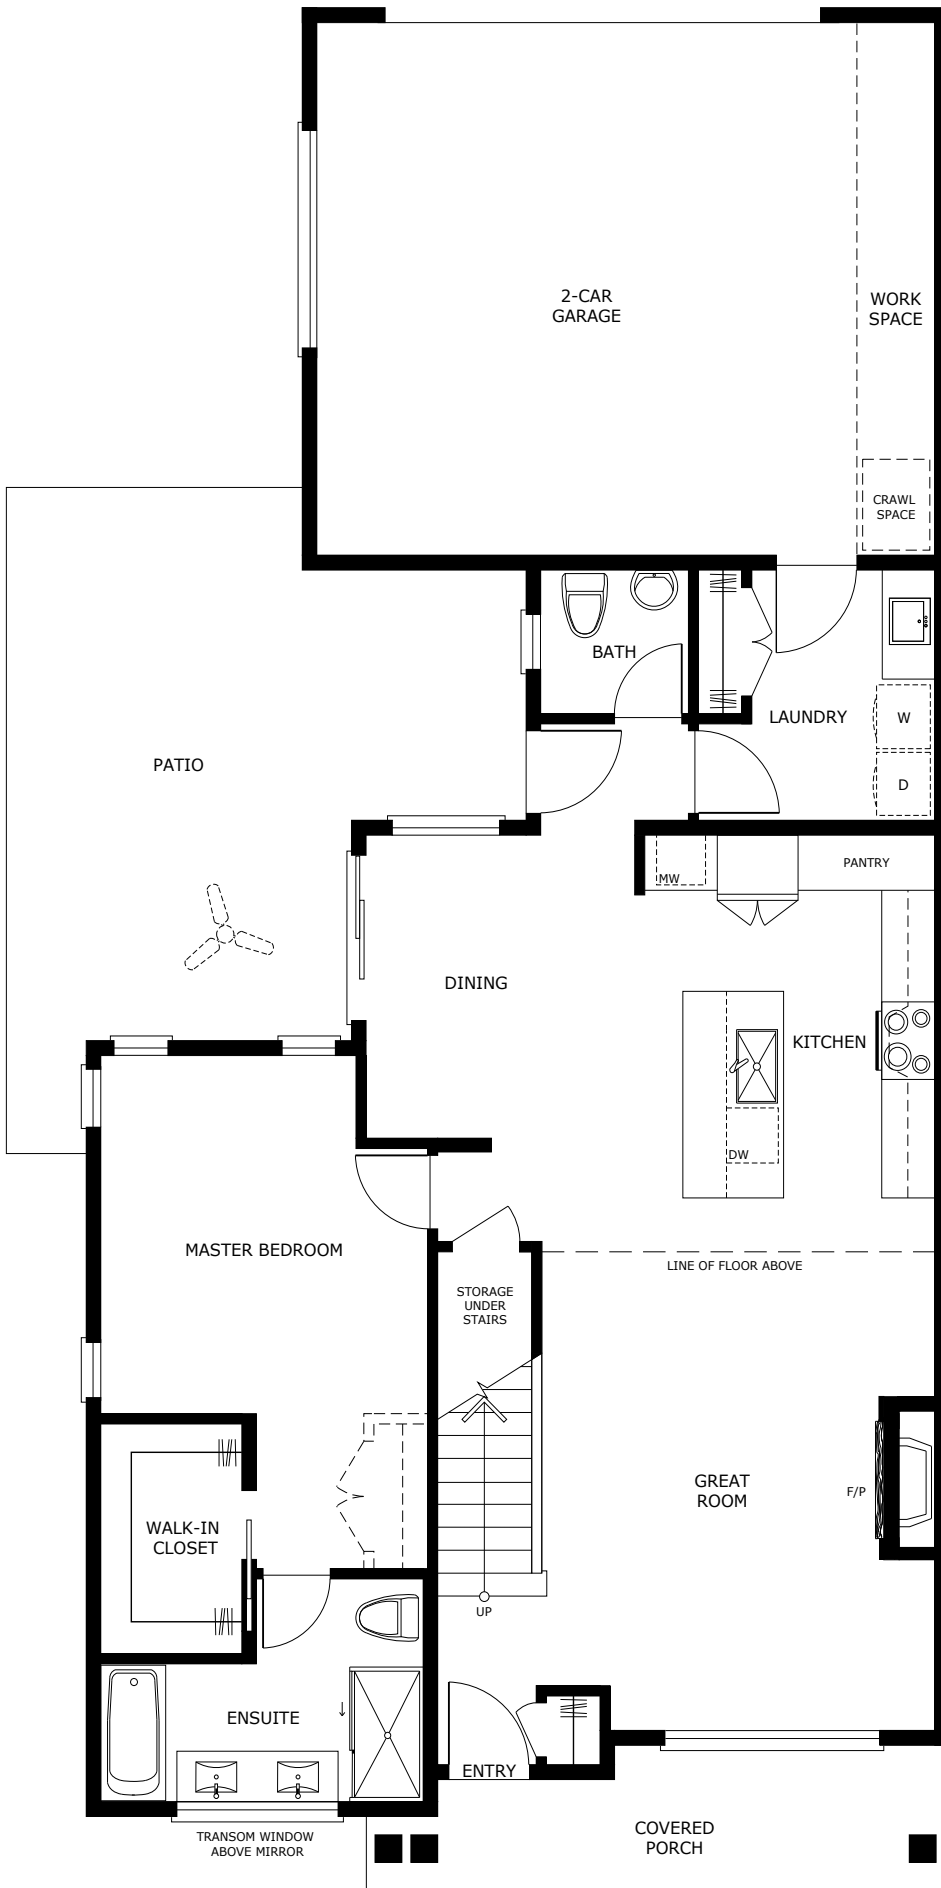

GABLEcraft

IN THE MISSION

Classic Okanagan Craftsman

VINEYARD SERIES V3

3 BEDROOM + LOFT + FLEX

1,840 square feet

MAIN FLOOR

UPPER FLOOR