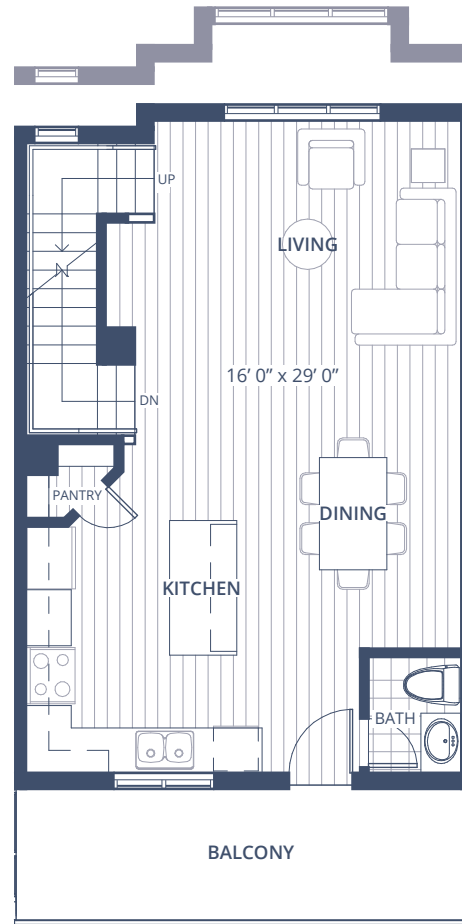

LOWER FLOOR
212 sq ft

VARIANT #1: Living room bumpout
UNITS #106, 110, 134, 138, 170, 174

MAIN FLOOR
620 sq ft

VARIANT #2: Side windows
UNITS #112, 132, 140, 168

UPPER FLOOR
655 sq ft

VARIANT #3: Side windows
UNITS #112, 132, 140, 168