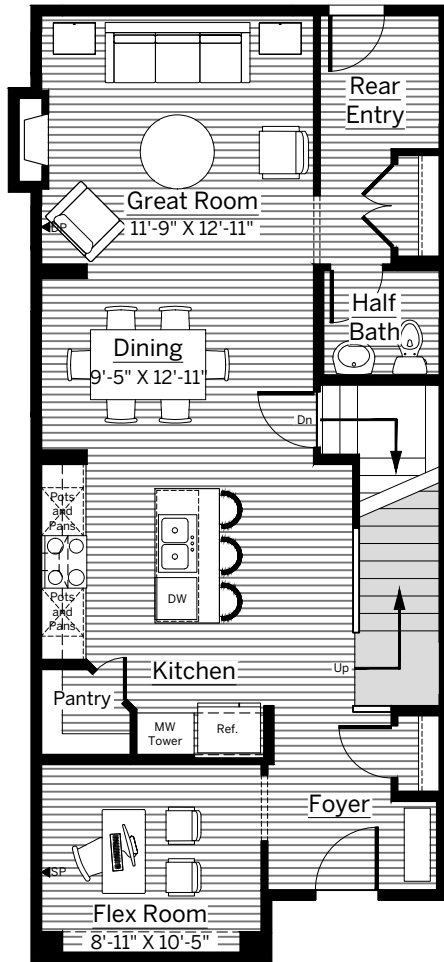

HENDON

LANED HOME

BEDROOMS 3	BATHROOMS 2.5	FINISHED SIZE 1801	UNDEVELOPED SIZE 804
---------------	------------------	-----------------------	-------------------------

**GABLEcraft
HOMES™**

The developer/builder reserves the right to make modification or substitutions should they be necessary. Any measurements provided are approximate only. Renderings shown (interior and exterior) are for general illustration purposes only, and should not be relied upon to accurately represent the actual final product. This is currently not an offering for sale. Any such offering can only be made by way of a disclosure statement. The developer/builder reserves the right to make modifications to building design, specifications, features, plans, options, materials and drawings before or after a disclosure statement is filed. E.&O.E. 27/11/20