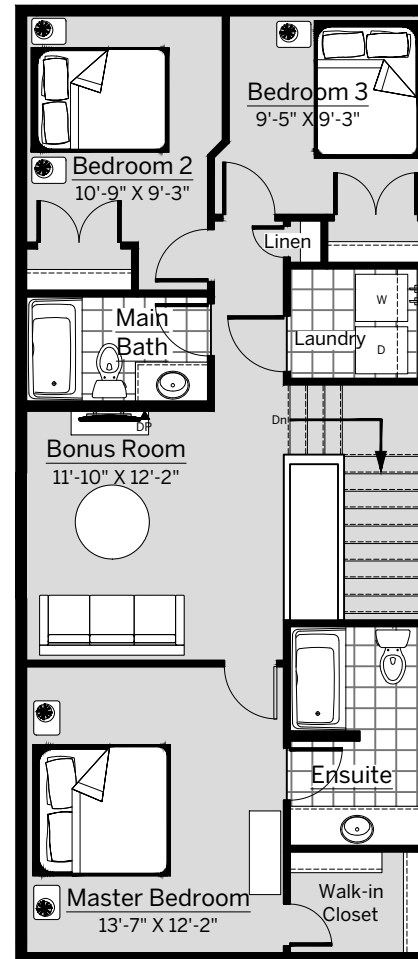

HENDON

LANED HOME

BEDROOMS 3	BATHROOMS 2.5	FINISHED SIZE 1801	UNDEVELOPED SIZE 804
---------------	------------------	-----------------------	-------------------------

**GABLEcraft
HOMES™**

The developer/builder reserves the right to make modification or substitutions should they be necessary. Any measurements provided are approximate only. Renderings shown (interior and exterior) are for general illustration purposes only, and should not be relied upon to accurately represent the actual final product. This is currently not an offering for sale. Any such offering can only be made by way of a disclosure statement. The developer/builder reserves the right to make modifications to building design, specifications, features, plans, options, materials and drawings before or after a disclosure statement is filed. E.&O.E. 27/11/20