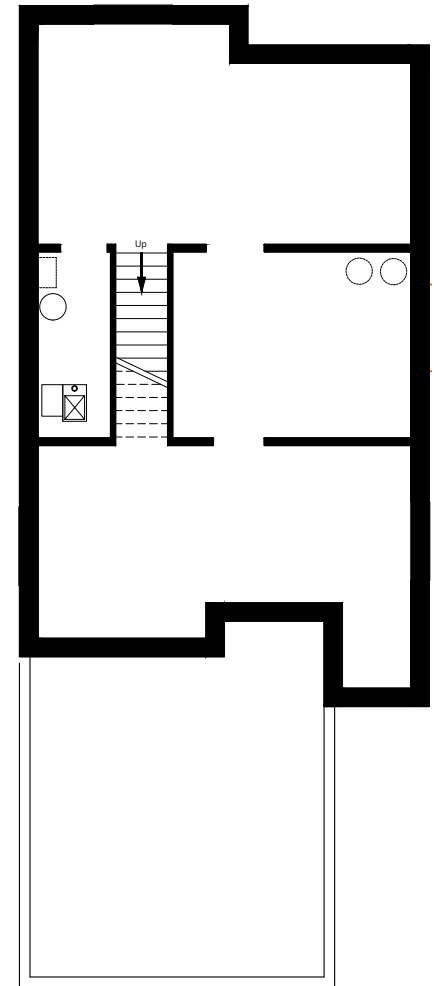

LINCOLN

FRONT GARAGE HOME

BEDROOMS 4 + Flex	BATHROOMS 3	FINISHED SIZE 2508	UNDEVELOPED SIZE 958
----------------------	----------------	-----------------------	-------------------------

MAIN FLOOR 1052 sq. ft.

SECOND FLOOR 1456 sq. ft.

UNFINISHED BASEMENT 958 sq. ft.

The developer/builder reserves the right to make modification or substitutions should they be necessary. Any measurements provided are approximate only. Renderings shown (interior and exterior) are for general illustration purposes only, and should not be relied upon to accurately represent the actual final product. This is currently not an offering for sale. Any such offering can only be made by way of a disclosure statement. The developer/builder reserves the right to make modifications to building design, specifications, features, plans, options, materials and drawings before or after a disclosure statement is filed. E.&O.E. 01/06/21