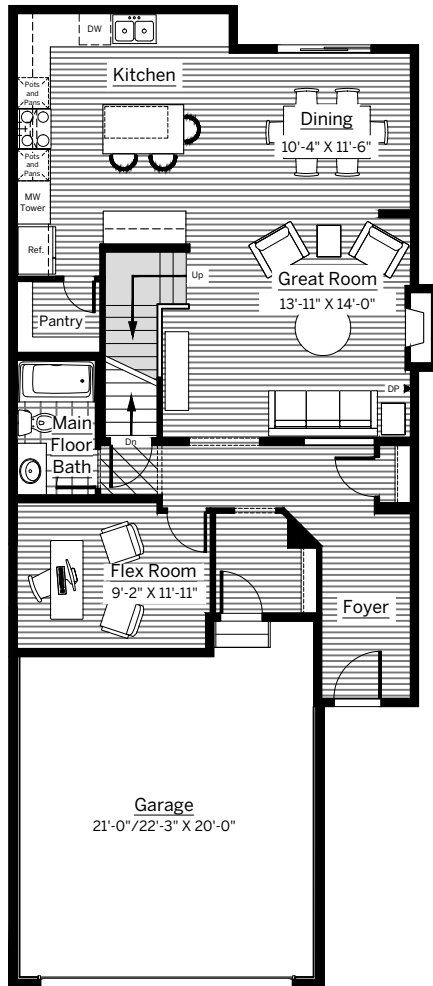

LINCOLN

FRONT GARAGE HOME

BEDROOMS 4 + Flex	BATHROOMS 3	FINISHED SIZE 2508	UNDEVELOPED SIZE 958
----------------------	----------------	-----------------------	-------------------------

MAIN FLOOR 1052 sq. ft.

SECOND FLOOR 1456 sq. ft.

UNFINISHED BASEMENT 958 sq. ft.

The developer/builder reserves the right to make modification or substitutions should they be necessary. Any measurements provided are approximate only. Renderings shown (interior and exterior) are for general illustration purposes only, and should not be relied upon to accurately represent the actual final product. This is currently not an offering for sale. Any such offering can only be made by way of a disclosure statement. The developer/builder reserves the right to make modifications to building design, specifications, features, plans, options, materials and drawings before or after a disclosure statement is filed. E.&O.E. 01/06/21