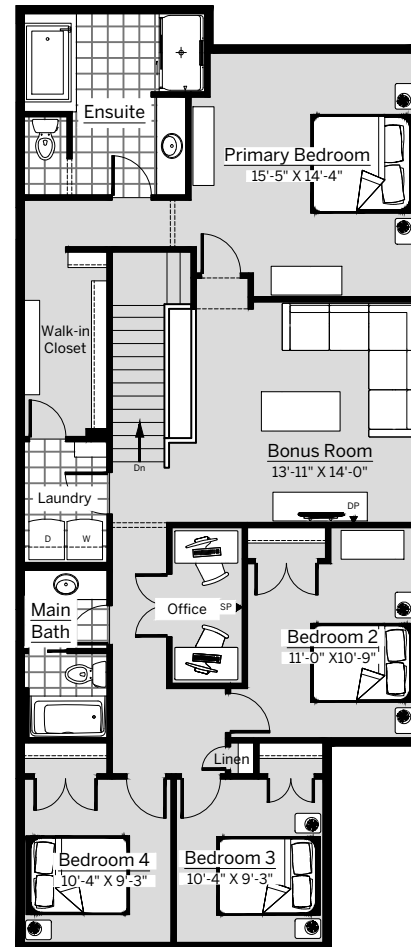

LINCOLN

FRONT GARAGE HOME

BEDROOMS 4 + Flex	BATHROOMS 3	FINISHED SIZE 2508	UNDEVELOPED SIZE 958
----------------------	----------------	-----------------------	-------------------------

MAIN FLOOR 1052 sq. ft.

SECOND FLOOR 1456 sq. ft.

UNFINISHED BASEMENT 958 sq. ft.

The developer/builder reserves the right to make modification or substitutions should they be necessary. Any measurements provided are approximate only. Renderings shown (interior and exterior) are for general illustration purposes only, and should not be relied upon to accurately represent the actual final product. This is currently not an offering for sale. Any such offering can only be made by way of a disclosure statement. The developer/builder reserves the right to make modifications to building design, specifications, features, plans, options, materials and drawings before or after a disclosure statement is filed. E.&O.E. 01/06/21