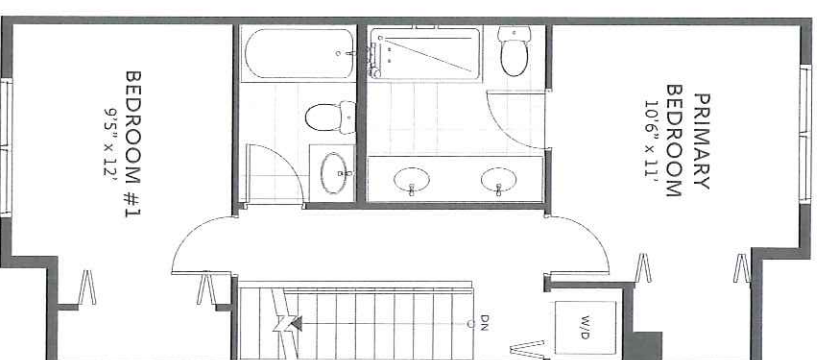

**GROUND**  
114 sq ft

**MAIN**  
559 sq ft

**UPPER**  
511 sq ft

\*Mirror Image of Plan

Dimensions and square footage shown may vary. GableCraft Homes reserves the right to modify design and specifications without notice. For additional information, please consult with a sales representative. E&O.E.