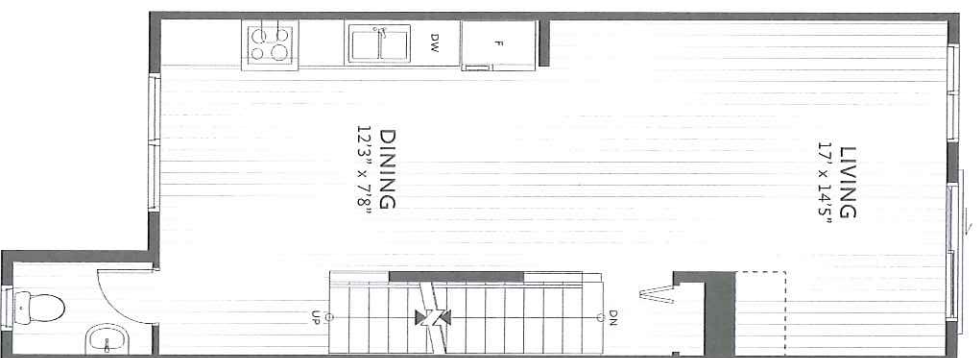

**GROUND**  
114 sq ft

**MAIN**  
559 sq ft

**UPPER**  
511 sq ft

\*Mirror Image of Plan

Dimensions and square footage shown may vary. GableCraft Homes reserves the right to modify design and specifications without notice. For additional information, please consult with a sales representative. E&O.E.