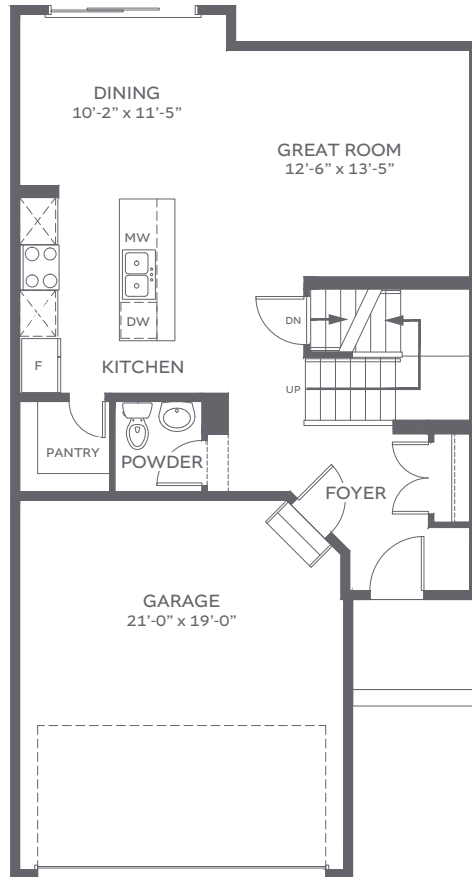

SOUTHLANDS

BURWICK

3 Bed + 2.5 Bath | Interior: 1,604 sq. ft
UNDEVELOPED: 659 SQ. FT.

MAIN FLOOR: 735 sq. ft.

SECOND FLOOR: 869 sq. ft.

UNFINISHED BASEMENT: 659 sq. ft.