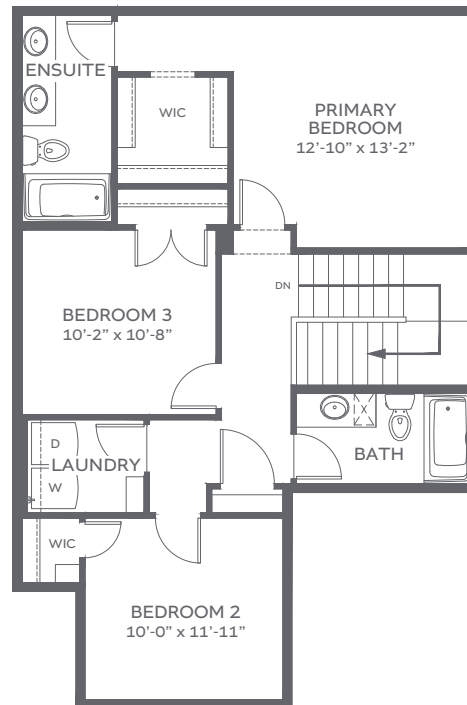

SOUTHLANDS

BURWICK

3 Bed + 2.5 Bath | Interior: 1,604 sq. ft
UNDEVELOPED: 659 SQ. FT.

MAIN FLOOR: 735 sq. ft.

SECOND FLOOR: 869 sq. ft.

UNFINISHED BASEMENT: 659 sq. ft.