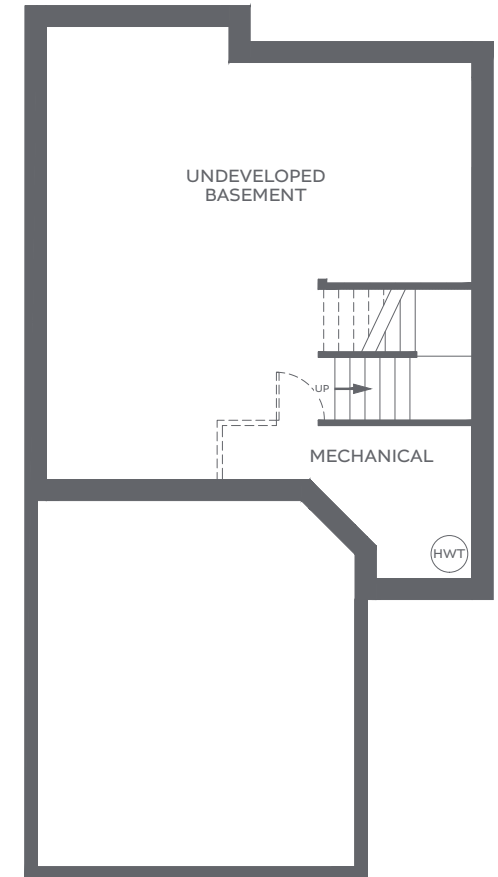

SOUTHLANDS

BURWICK

3 Bed + 2.5 Bath | Interior: 1,604 sq. ft
UNDEVELOPED: 659 SQ. FT.

MAIN FLOOR: 735 sq. ft.

SECOND FLOOR: 869 sq. ft.

UNFINISHED BASEMENT: 659 sq. ft.