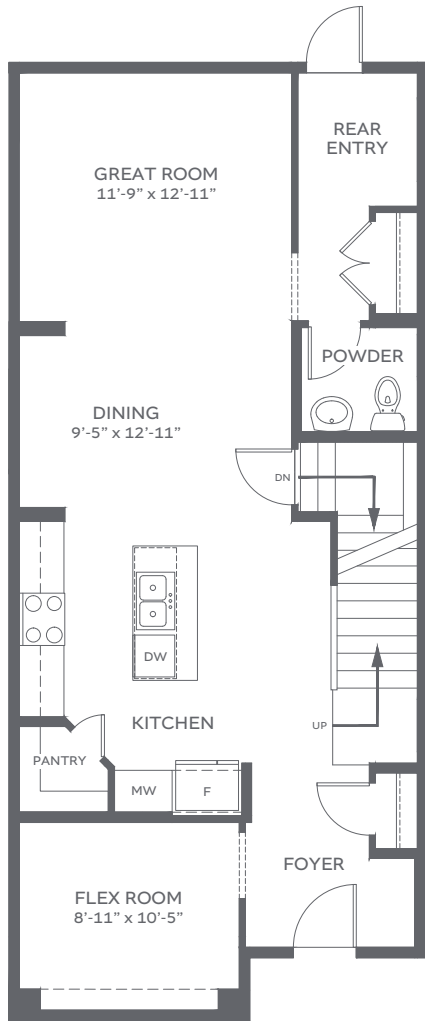

SOUTHLANDS

HENDON

3 Bed + 2.5 Bath | Interior: 1,801 sq. ft
UNDEVELOPED: 804 SQ. FT.

MAIN FLOOR: 889 sq. ft.

SECOND FLOOR: 912 sq. ft.

UNFINISHED BASEMENT: 804 sq. ft.