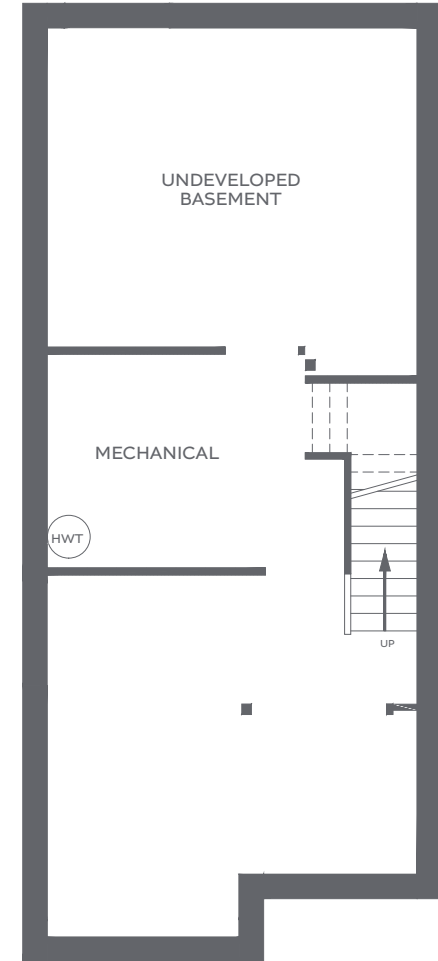

SOUTHLANDS

HENDON

3 Bed + 2.5 Bath | Interior: 1,801 sq. ft
UNDEVELOPED: 804 SQ. FT.

MAIN FLOOR: 889 sq. ft.

SECOND FLOOR: 912 sq. ft.

UNFINISHED BASEMENT: 804 sq. ft.