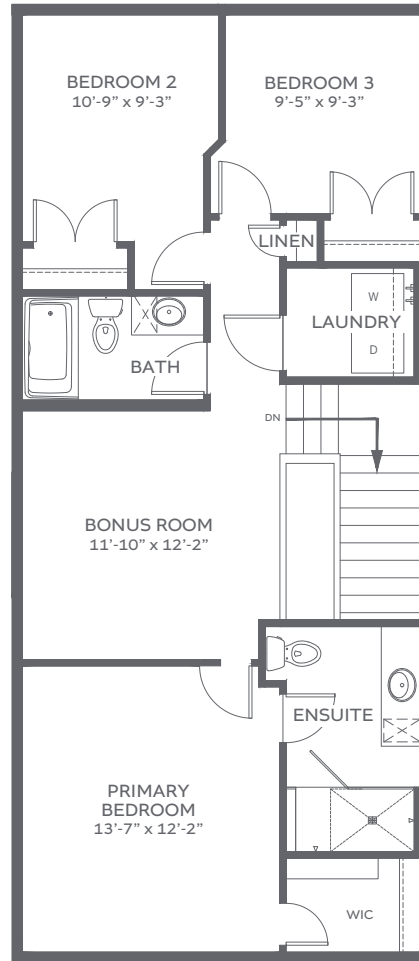

SOUTHLANDS

HENDON

3 Bed + 2.5 Bath | Interior: 1,801 sq. ft
UNDEVELOPED: 804 SQ. FT.

MAIN FLOOR: 889 sq. ft.

SECOND FLOOR: 912 sq. ft.

UNFINISHED BASEMENT: 804 sq. ft.