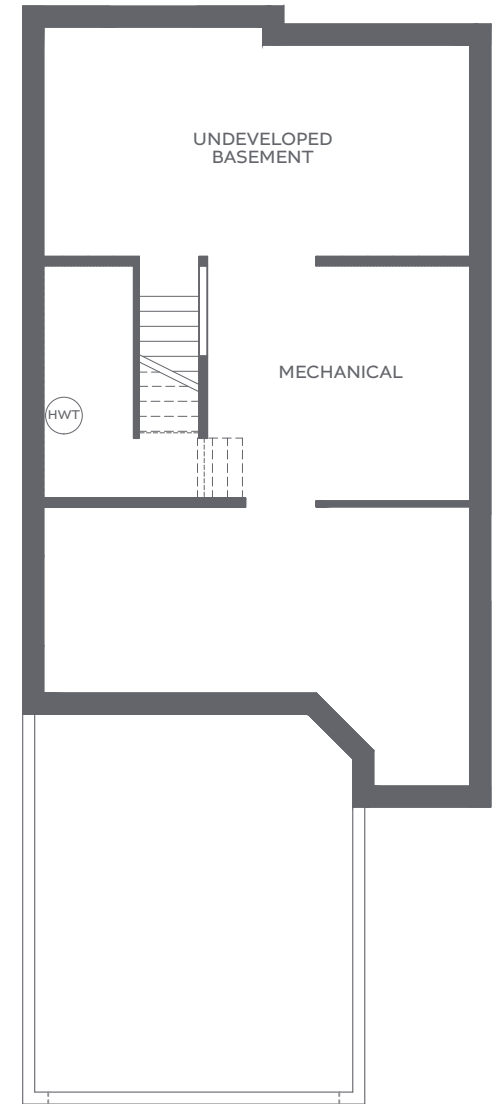

SOUTHLANDS

SHEFFIELD

3 Bed + 3 Bath | Interior: 2,262 sq. ft
UNDEVELOPED: 936 SQ. FT.

MAIN FLOOR: 1,053 sq. ft.

SECOND FLOOR: 1,209 sq. ft.

UNFINISHED BASEMENT: 936 sq. ft.