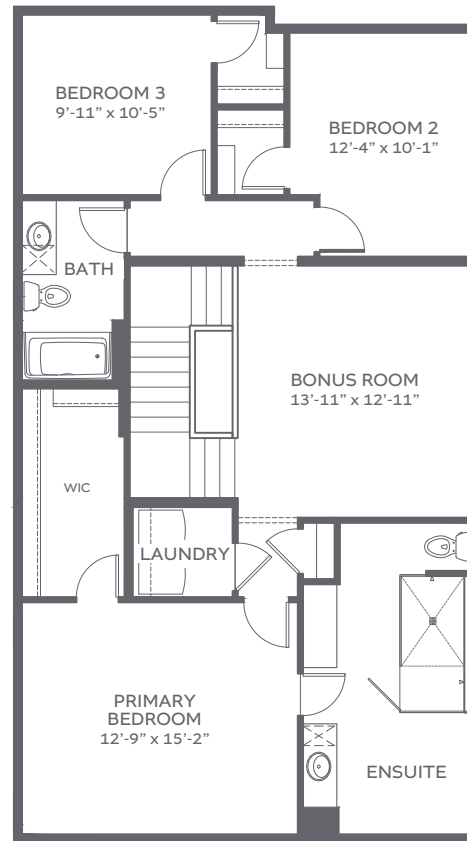

SOUTHLANDS

SHEFFIELD

3 Bed + 3 Bath | Interior: 2,262 sq. ft
UNDEVELOPED: 936 SQ. FT.

MAIN FLOOR: 1,053 sq. ft.

SECOND FLOOR: 1,209 sq. ft.

UNFINISHED BASEMENT: 936 sq. ft.