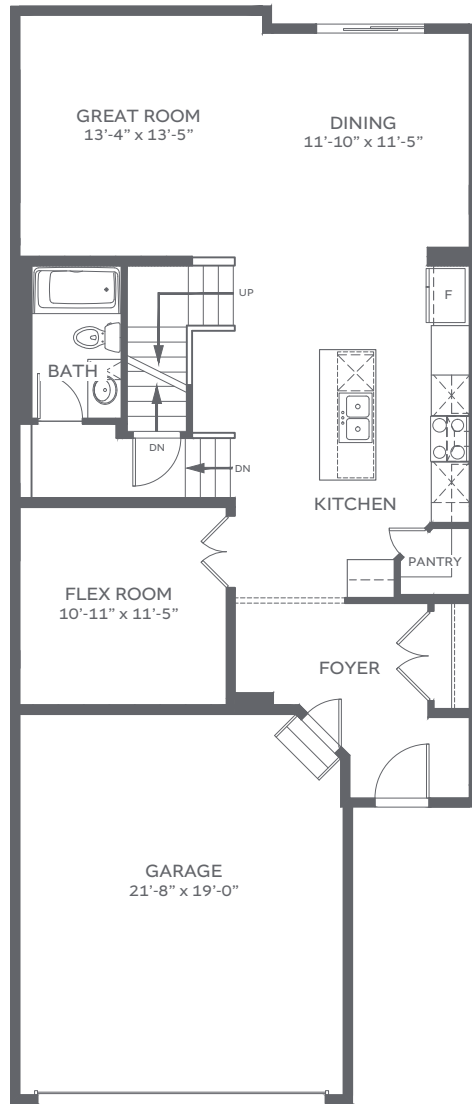

SOUTHLANDS

SHEFFIELD

3 Bed + 3 Bath | Interior: 2,262 sq. ft
UNDEVELOPED: 936 SQ. FT.

MAIN FLOOR: 1,053 sq. ft.

SECOND FLOOR: 1,209 sq. ft.

UNFINISHED BASEMENT: 936 sq. ft.