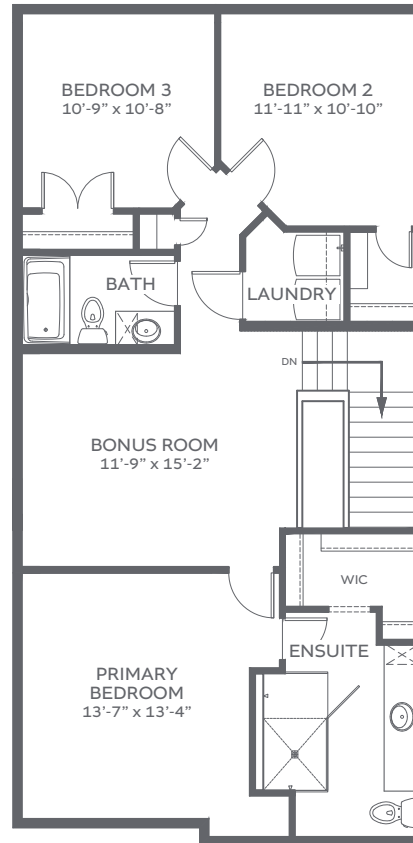

SOUTHLANDS

WESTWICK

3 Bed + 2.5 Bath | Interior: 2,102 sq. ft
UNDEVELOPED: 935 SQ. FT.

MAIN FLOOR: 1,025 sq. ft.

SECOND FLOOR: 1,077 sq. ft.

UNFINISHED BASEMENT: 935 sq. ft.