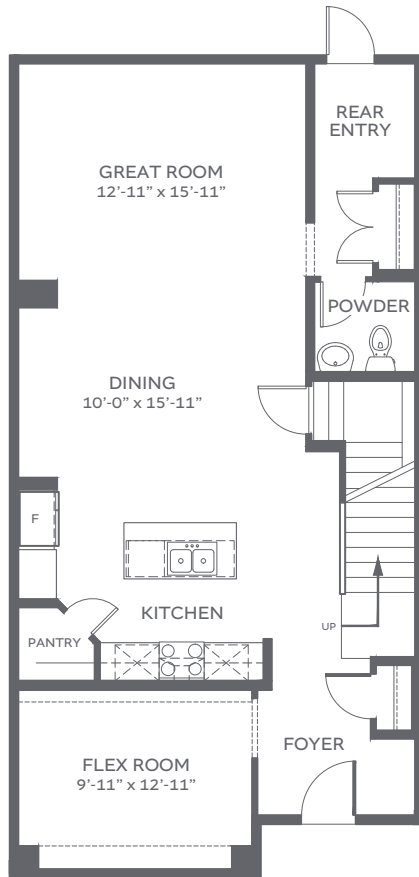

SOUTHLANDS

WESTWICK

3 Bed + 2.5 Bath | Interior: 2,102 sq. ft
UNDEVELOPED: 935 SQ. FT.

MAIN FLOOR: 1,025 sq. ft.

SECOND FLOOR: 1,077 sq. ft.

UNFINISHED BASEMENT: 935 sq. ft.