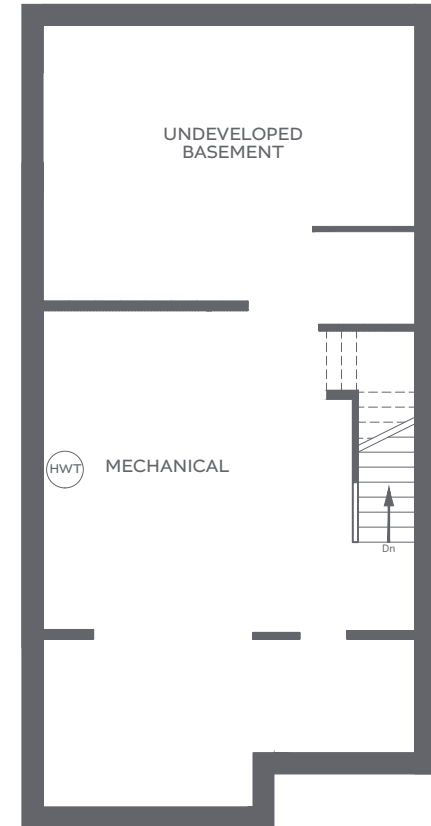

SOUTHLANDS

WESTWICK

3 Bed + 2.5 Bath | Interior: 2,102 sq. ft
UNDEVELOPED: 935 SQ. FT.

MAIN FLOOR: 1,025 sq. ft.

SECOND FLOOR: 1,077 sq. ft.

UNFINISHED BASEMENT: 935 sq. ft.