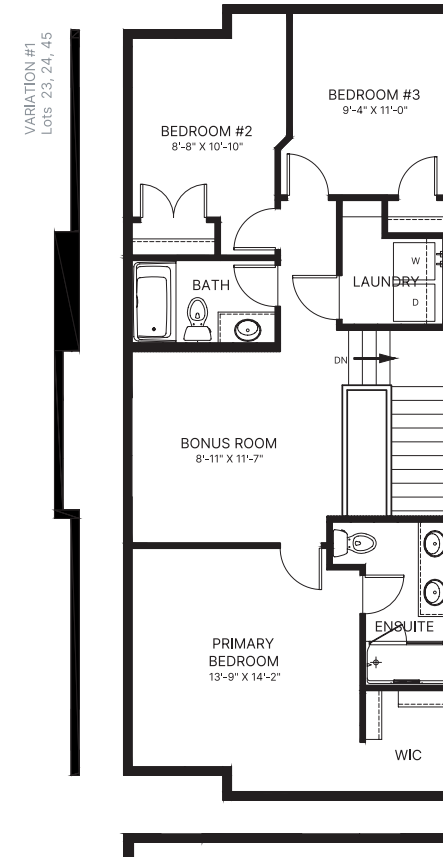

ROW HOMES

AT ROYAL BAY

SUITE
559 SQ. FT.

MAIN FLOOR
883 SQ. FT.

VARIATION #2
(Lots 2, 3, 14, 15, 28, 29, 32, 33, 40, 41)

SECOND FLOOR
923 SQ. FT.

HAMPTON | 3 Bed + 1 Bed Suite | 2,365 sq. ft.

Dimensions and square footage shown may vary. GableCraft Homes reserves the right to modify design and specifications without notice. For additional information, please consult with a sales representative. E&O.E.