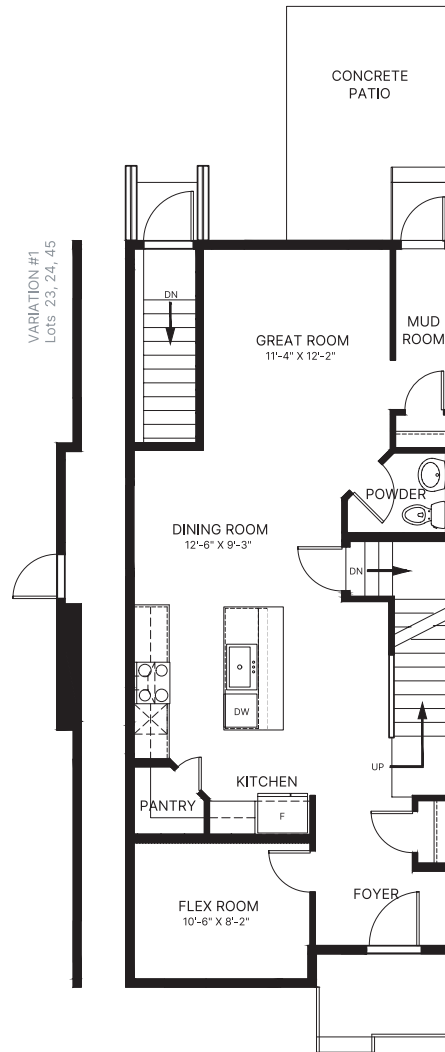

ROW HOMES

AT ROYAL BAY

SUITE
559 SQ. FT.

MAIN FLOOR
883 SQ. FT.

VARIATION #2
(Lots 2, 3, 14, 15, 28, 29, 32, 33, 40, 41)

SECOND FLOOR
923 SQ. FT.

HAMPTON | 3 Bed + 1 Bed Suite | 2,365 sq. ft.

Dimensions and square footage shown may vary. GableCraft Homes reserves the right to modify design and specifications without notice. For additional information, please consult with a sales representative. E&O.E.