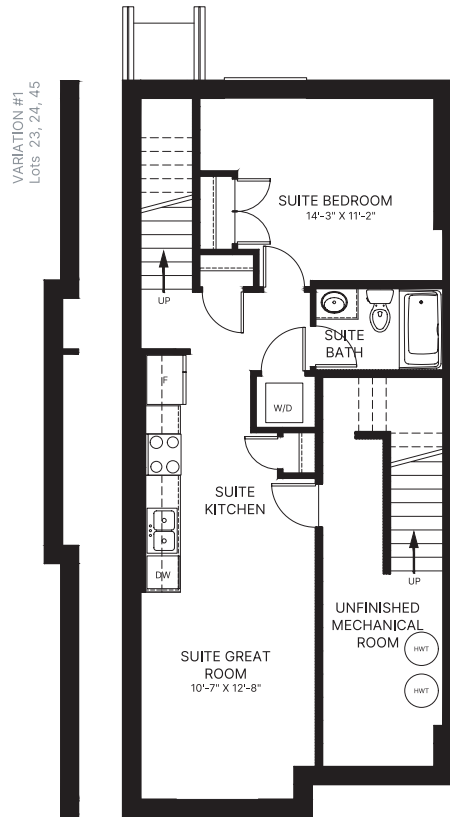

ROW HOMES

AT ROYAL BAY

SUITE
559 SQ. FT.

MAIN FLOOR
883 SQ. FT.

VARIATION #2
(Lots 2, 3, 14, 15, 28, 29, 32, 33, 40, 41)

SECOND FLOOR
923 SQ. FT.

HAMPTON | 3 Bed + 1 Bed Suite | 2,365 sq. ft.

Dimensions and square footage shown may vary. GableCraft Homes reserves the right to modify design and specifications without notice. For additional information, please consult with a sales representative. E&O.E.