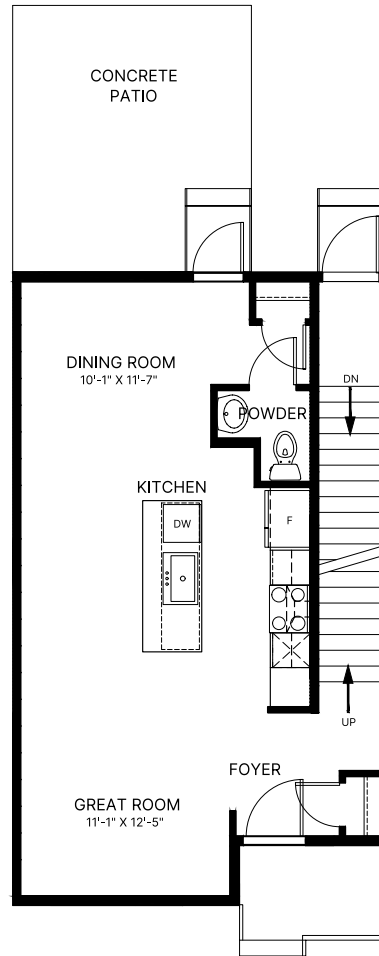

ROW HOMES

AT ROYAL BAY

SUITE
475 SQ. FT.

MAIN FLOOR
645 SQ. FT.

VARIATION #2
(Lots 2, 3, 14, 15, 28, 29, 32, 33, 40, 41)

SECOND FLOOR
716 SQ. FT.

Dimensions and square footage shown may vary. GableCraft Homes reserves the right to modify design and specifications without notice. For additional information, please consult with a sales representative. E&O.E.