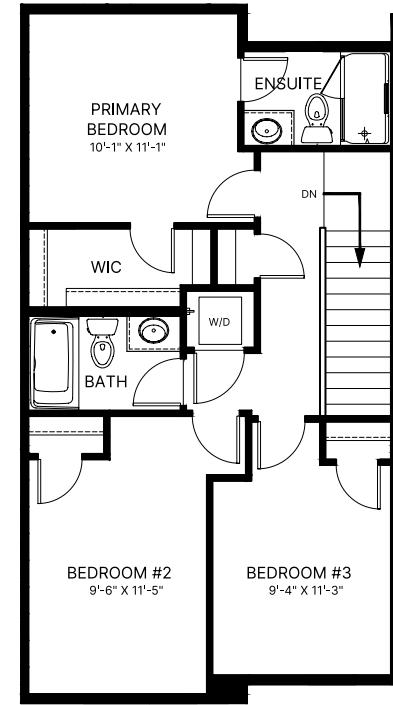

ROW HOMES

AT ROYAL BAY

SUITE
475 SQ. FT.

MAIN FLOOR
645 SQ. FT.

VARIATION #2
(Lots 2, 3, 14, 15, 28, 29, 32, 33, 40, 41)

SECOND FLOOR
716 SQ. FT.

Dimensions and square footage shown may vary. GableCraft Homes reserves the right to modify design and specifications without notice. For additional information, please consult with a sales representative. E&O.E.