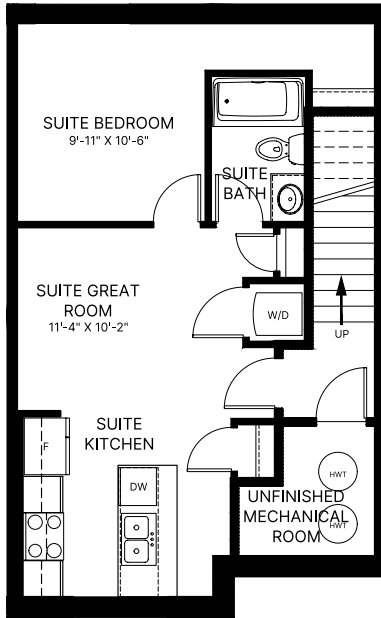

ROW HOMES

AT ROYAL BAY

SUITE
475 SQ. FT.

MAIN FLOOR
645 SQ. FT.

VARIATION #2
(Lots 2, 3, 14, 15, 28, 29, 32, 33, 40, 41)

SECOND FLOOR
716 SQ. FT.

Dimensions and square footage shown may vary. GableCraft Homes reserves the right to modify design and specifications without notice. For additional information, please consult with a sales representative. E&O.E.